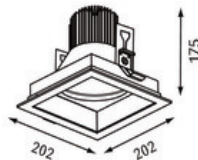

Dimension

LxWxH: 202x202x175mm
Cut-out LxWxMt: 180x180x195mm

Surface/Colour

white - frame silver
powder-coated aluminium with fine matte finish

Lens

Radiation angle: 17°

Protection rating

IP20 / Protection class I

Connection

230V 50/60Hz
incl. converter

Weight

1,7 kg

Product-Information

Square recessed spotlight with LED and frame, made of die-cast aluminium powder-coated with fine matte finish. Complete spotlight including reflector and converter. Recessed optics for reduced glare. Faceted reflector made of aluminium, including protective glass. Rotatable and swivelling spotlight. For ceilings ranging from 12.5 to 25mm thick. Emission characteristic spot, medium or flood (17°, 36° or 54°). Spotlight available in different colours: housing frame in white or silver, and housing inner surface in white or black.