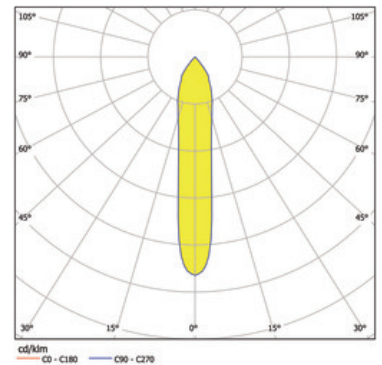

Dimension

LxWxH: 202x202x175mm
Cut-out LxWxMt: 180x180x195mm

Surface/Colour

white - frame silver
powder-coated aluminium with fine matte finish

Lens

Radiation angle: 17°

Protection rating

IP20 / Protection class I

Connection

230V 50/60Hz
incl. converter

Weight

1,7 kg

Product-Information

Square recessed spotlight with LED and frame, made of die-cast aluminium powder-coated with fine matte finish. Complete spotlight including reflector and converter. Recessed optics for reduced glare. Faceted reflector made of aluminium, including protective glass. Rotatable and swivelling spotlight. For ceilings ranging from 12.5 to 25mm thick. Emission characteristic spot, medium or flood (17°, 36° or 54°). Spotlight available in different colours: housing frame in white or silver, and housing inner surface in white or black.