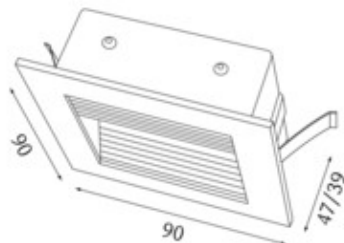

Item

740029PC-WW
wall 90 grid LED wall light pearl chrome

General

LED 3000K 2,5W 56lm
square, with ruffle plate cover. Bracket and plug terminal included

Illuminant

EEI A
Colour rendering index (CRI) > 80

Dimension

LxWxH: 90x90x38mm
Cut-out LxWxMt: 77x77x40mm

Surface/Colour

aluminium
pearl chrome

Protection rating

IP10 / Protection class II

Connection

100-240V AC
converter included

Weight

0,1 kg

Product-Information

LED wall light made of aluminium in pearl chrome, square, with ruffle plate cover. Bracket and plug terminal included. Ingress Protection IP10, protection class II, Energy Efficiency Index (EEI) A. 56 lm with 2,5 W, colour temperature 3000 K, Colour Rendering Index (CRI) > 80, converter included. Installation box and a plaster kit is an option. Dimensions LxWxH: 90x90x38 mm, , Cut-out LxWxMt: 77x77x40 mm, Weight: 0,1 kg