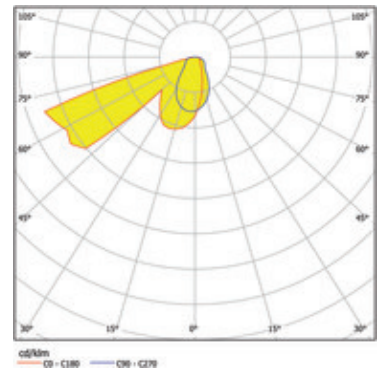

Item

740029PC-WW
wall 90 grid LED wall light pearl chrome

General

LED 3000K 2,5W 56lm
square, with ruffle plate cover. Bracket and plug terminal included

Illuminant

EEI A
Colour rendering index (CRI) > 80

Dimension

LxWxH: 90x90x38mm
Cut-out LxWxMt: 77x77x40mm

Surface/Colour

aluminium
pearl chrome

Protection rating

IP10 / Protection class II

Connection

100-240V AC
converter included

Weight

0,1 kg

Product-Information

LED wall light made of aluminium in pearl chrome, square, with ruffle plate cover. Bracket and plug terminal included. Ingress Protection IP10, protection class II, Energy Efficiency Index (EEI) A. 56 lm with 2,5 W, colour temperature 3000 K, Colour Rendering Index (CRI) > 80, converter included. Installation box and a plaster kit is an option. Dimensions LxWxH: 90x90x38 mm, , Cut-out LxWxMt: 77x77x40 mm, Weight: 0,1 kg