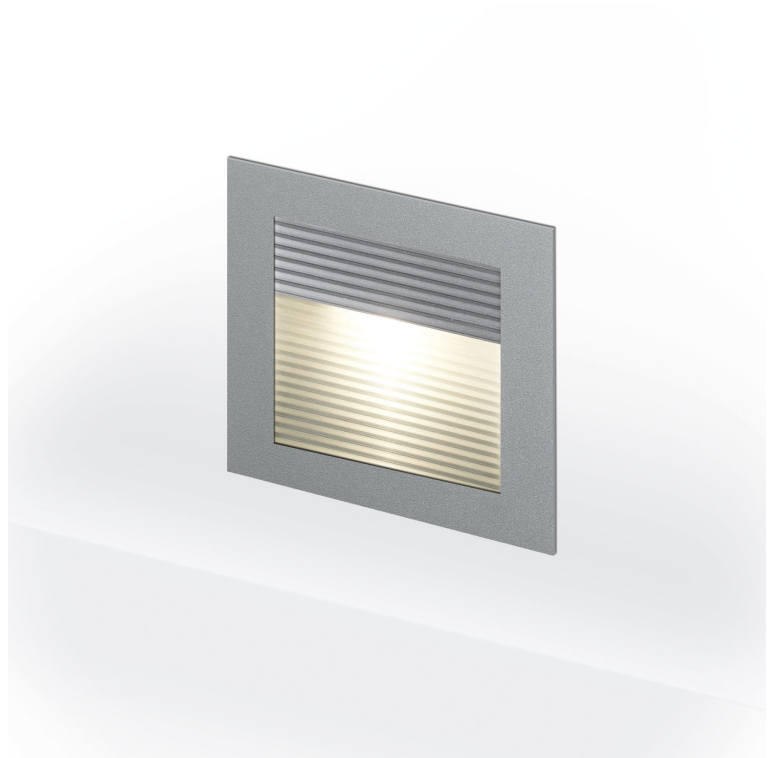

Item

740029PC-WW
wall 90 grid LED wall light pearl chrome

General

LED 3000K 2,5W 56lm
square, with ruffle plate cover. Bracket and plug terminal included

Illuminant

EEI A
Colour rendering index (CRI) > 80

Dimension

LxWxH: 90x90x38mm
Cut-out LxWxMt: 77x77x40mm

Surface/Colour

aluminium
pearl chrome

Protection rating

IP10 / Protection class II

Connection

100-240V AC
converter included

Weight

0,1 kg

Product-Information

LED wall light made of aluminium in pearl chrome, square, with ruffle plate cover. Bracket and plug terminal included. Ingress Protection IP10, protection class II, Energy Efficiency Index (EEI) A. 56 lm with 2,5 W, colour temperature 3000 K, Colour Rendering Index (CRI) > 80, converter included. Installation box and a plaster kit is an option. Dimensions LxWxH: 90x90x38 mm, , Cut-out LxWxMt: 77x77x40 mm, Weight: 0,1 kg