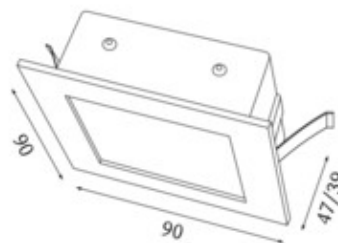

**Item**

740027PC-WW  
wall 90 LED wall light pearl chrome

**General**

LED 3000K 2,5W 40lm  
square, racket and plug terminal included

**Illuminant**

EEl A  
Colour rendering index (CRI) > 80

**Dimension**

LxWxH: 90x90x39mm  
Cut-out LxWxMt: 77x77x50mm

**Surface/Colour**

aluminium  
pearl chrome

**Protection rating**

IP20 / Protection class II

**Connection**

100-240V AC  
converter included

**Weight**

0,1 kg

**Product-Information**

LED wall light made of aluminium in pearl chrome, square, racket and plug terminal included. Ingress Protection IP20, protection class II, Energy Efficiency Index (EEl) A. 40 lm with 2,5 W, colour temperature 3000 K, Colour Rendering Index (CRI) > 80, converter included. Installation box and a plaster kit is an option. Dimensions LxWxH: 90x90x39 mm, , Cut-out LxWxMt: 77x77x50 mm, Weight: 0,1 kg