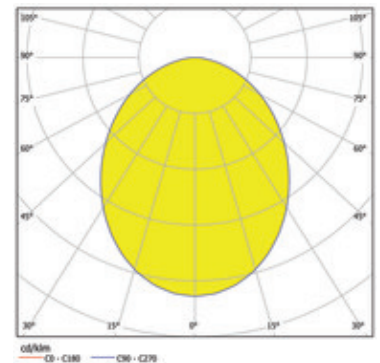

**Item**

740027PC-WW  
wall 90 LED wall light pearl chrome

**General**

LED 3000K 2,5W 40lm  
square, racket and plug terminal included

**Illuminant**

EEl A  
Colour rendering index (CRI) > 80

**Dimension**

LxWxH: 90x90x39mm  
Cut-out LxWxMt: 77x77x50mm

**Surface/Colour**

aluminium  
pearl chrome

**Protection rating**

IP20 / Protection class II

**Connection**

100-240V AC  
converter included

**Weight**

0,1 kg

**Product-Information**

LED wall light made of aluminium in pearl chrome, square, racket and plug terminal included. Ingress Protection IP20, protection class II, Energy Efficiency Index (EEl) A. 40 lm with 2,5 W, colour temperature 3000 K, Colour Rendering Index (CRI) > 80, converter included. Installation box and a plaster kit is an option. Dimensions LxWxH: 90x90x39 mm, , Cut-out LxWxMt: 77x77x50 mm, Weight: 0,1 kg