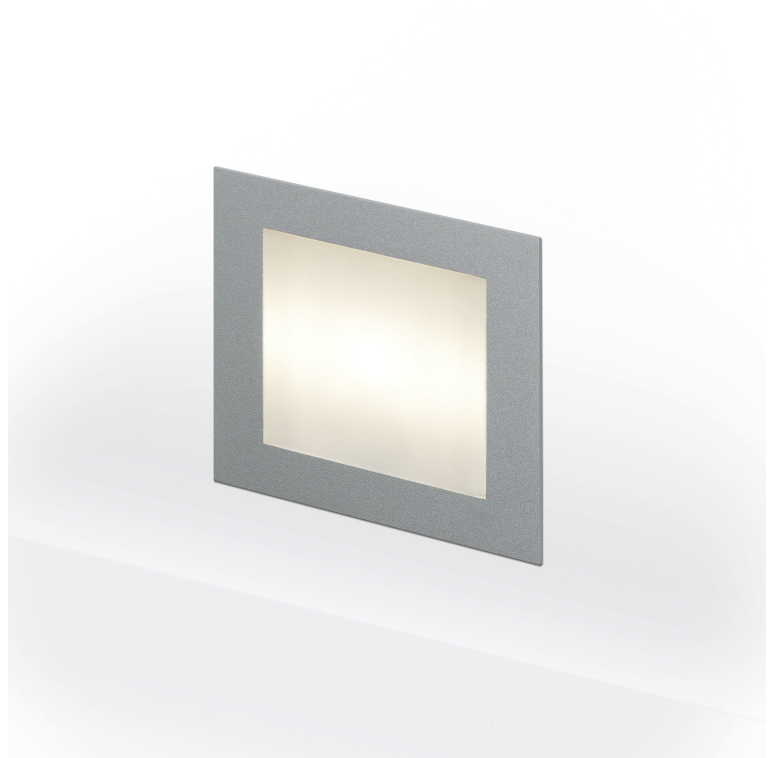

**Item**

740027PC-WW  
wall 90 LED wall light pearl chrome

**General**

LED 3000K 2,5W 40lm  
square, racket and plug terminal included

**Illuminant**

EEl A  
Colour rendering index (CRI) > 80

**Dimension**

LxWxH: 90x90x39mm  
Cut-out LxWxMt: 77x77x50mm

**Surface/Colour**

aluminium  
pearl chrome

**Protection rating**

IP20 / Protection class II

**Connection**

100-240V AC  
converter included

**Weight**

0,1 kg

**Product-Information**

LED wall light made of aluminium in pearl chrome, square, racket and plug terminal included. Ingress Protection IP20, protection class II, Energy Efficiency Index (EEl) A. 40 lm with 2,5 W, colour temperature 3000 K, Colour Rendering Index (CRI) > 80, converter included. Installation box and a plaster kit is an option. Dimensions LxWxH: 90x90x39 mm, , Cut-out LxWxMt: 77x77x50 mm, Weight: 0,1 kg