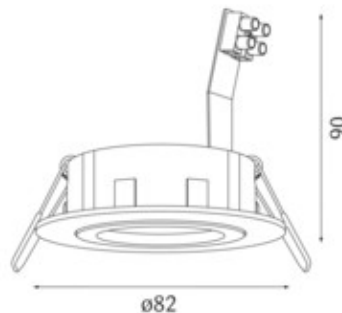

Item

740015WS
spot 82R recessed spotlight white

General

1x max.50W Gu5,3 QR-CBC51 12V
round, swivelling 30°, racket and plug terminal
included

Illuminant

EEI A+ - C

Dimension

DMxH: 82x90mm
Cut-out DMxET: 68x100mm

Surface/Colour

aluminium
white

Protection rating

IP20 / Protection class III

Connection

12V
converter excluded

Weight

0,1 kg

Product-Information

Recessed spotlight in white made of aluminium, round, swivelling 30°, racket and plug terminal included. Ingress Protection IP20, Protection Class III, Energy Efficiency Index (EEI) A+ - C, 1x max.50W Gu5,3 QR-CBC51 12V. Converter orderable, Gu10 conversion kit as an option. Dimensions DMxH: 82x90 mm, Cut-out DMxET: 68x100 mm, Weight: 0,1 kg