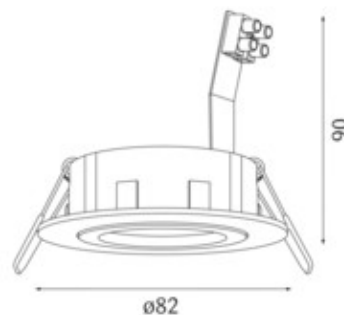

**Item**

740015NG  
spot 82R recessed spotlight nickel brushed

**General**

1x max.50W Gu5,3 QR-CBC51 12V  
round, swivelling 30°, racket and plug terminal included

**Illuminant**

EEI A+ - C

**Dimension**

DMxH: 82x90mm  
Cut-out DMxET: 68x100mm

**Surface/Colour**

aluminium  
nickel brushed

**Protection rating**

IP20 / Protection class III

**Connection**

12V  
converter excluded

**Weight**

0,1 kg

**Product-Information**

Recessed spotlight in nickel brushed made of aluminium, round, swivelling 30°, racket and plug terminal included. Ingress Protection IP20, Protection Class III, Energy Efficiency Index (EEI) A+ - C, 1x max.50W Gu5,3 QR-CBC51 12V. Converter orderable, Gu10 conversion kit as an option. Dimensions DMxH: 82x90 mm, Cut-out DMxET: 68x100 mm, Weight: 0,1 kg