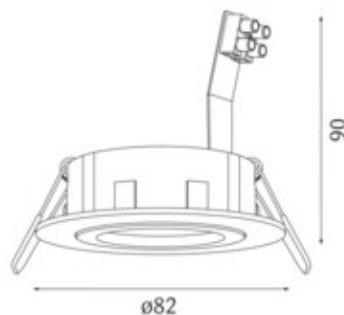

**Item**

740015MS  
spot 82R recessed spotlight brush

**General**

1x max.50W Gu5,3 QR-CBC51 12V  
round, swivelling 30°, racket and plug terminal  
included

**Illuminant**

EEI A+ - C

**Dimension**

DMxH: 82x90mm  
Cut-out DMxET: 68x100mm

**Surface/Colour**

aluminium  
brush

**Protection rating**

IP20 / Protection class III

**Connection**

12V  
converter excluded

**Weight**

0,1 kg

**Product-Information**

Recessed spotlight in brush made of aluminium, round, swivelling 30°, racket and plug terminal included. Ingress Protection IP20, Protection Class III, Energy Efficiency Index (EEI) A+ - C, 1x max.50W Gu5,3 QR-CBC51 12V. Converter orderable, Gu10 conversion kit as an option. Dimensions DMxH: 82x90 mm, Cut-out DMxET: 68x100 mm, Weight: 0,1 kg