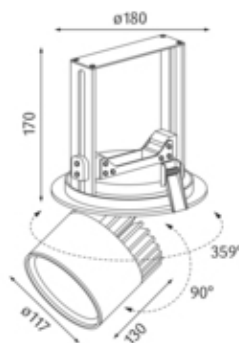

Dimension

DM: 0180mm
Cut-out DMxD: 170x180mm

Surface/Colour

silver
powder-coated aluminium with fine matte finish

Lens

Radiation angle: 38°

Protection rating

IP20 / Protection class I

Connection

230V 50/60Hz
incl. converter

Weight

1,3 kg

Product-Information

Recessed LED spotlight constructed out of die-cast aluminium in powder coating silver, particularly designed for lighting sales and presentation areas. With a special LED module for an optimum spotlighting of meat. Latest generation of LED technology producing a luminous flux of 1378 lm with 20 W. Faceted aluminium reflector with protective glass. Emittance angle 'flood' of 38°. Spotlight rotatable up to 359°. Extendable spotlight with head swivelling up to 90°. Reflector replacement without any tool thanks to the bayonet fastener. Passive cooling through heat sink made of extruded aluminium profile. Complete spotlight including reflector and converter, colour Rendering Index (CRI) > 80, rated lifetime of minimum 60.000 h [according to EU decree No. 1194/2012], Energy Efficiency Index (EEI) A. Ingress Protection IP20, Protection Class I. A honeycomb glare protection is an option. Dimensions: DM: 0180 mm, Cut-out DMxD: 170x180 mm, Weight: 1,3 kg