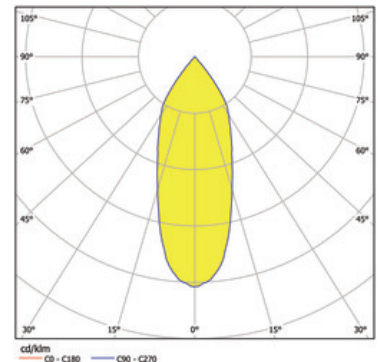

Item

S03E180-SISIC1FLEL13
meteor flip recessed spotlight silver

General

LED LO 20W 1378lm 38°
rotatable, swiveling, passive cooling, protection glass
Special LED "Meat"

Illuminant

LED LO
EEC A
Colour rendering index (CRI) > 80

Dimension

DM: 0180mm
Cut-out DMxD: 170x180mm

Surface/Colour

silver
powder-coated aluminium with fine matte finish

Lens

Radiation angle: 38°

Protection rating

IP20 / Protection class I

Connection

230V 50/60Hz
incl. converter

Weight

1,3 kg

Product-Information

Recessed LED spotlight constructed out of die-cast aluminium in powder coating silver, particularly designed for lighting sales and presentation areas. With a special LED module for an optimum spotlighting of meat. Latest generation of LED technology producing a luminous flux of 1378 lm with 20 W. Faceted aluminium reflector with protective glass. Emittance angle 'flood' of 38°. Spotlight rotatable up to 359°. Extendable spotlight with head swivelling up to 90°. Reflector replacement without any tool thanks to the bayonet fastener. Passive cooling through heat sink made of extruded aluminium profile. Complete spotlight including reflector and converter, colour Rendering Index (CRI) > 80, rated lifetime of minimum 60.000 h [according to EU decree No. 1194/2012], Energy Efficiency Index (EEI) A. Ingress Protection IP20, Protection Class I. A honeycomb glare protection is an option. Dimensions: DM: 0180 mm, Cut-out DMxD: 170x180 mm, Weight: 1,3 kg