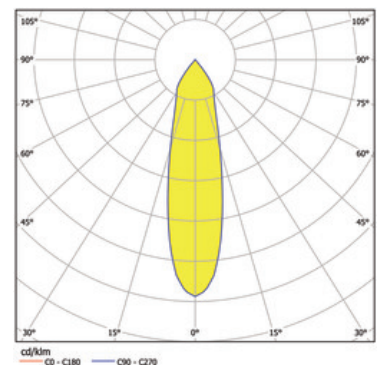

Item

S03E180-SISIC1FASH12
meteor flip recessed spotlight silver

General

LED HO 3250K 32W 3140lm 26°
rotatable, swiveling, passive cooling, protection
glass
Special LED "Fashion"

Illuminant

LED HO
EEC A+
Colour rendering index (CRI) > 90

Dimension

DM: 0180mm
Cut-out DMxD: 170x180mm

Surface/Colour

silver
powder-coated aluminium with fine matte finish

Lens

Radiation angle: 26°

Protection rating

IP20 / Protection class I

Connection

230V 50/60Hz
incl. converter

Weight

1,3 kg

Product-Information

Recessed LED spotlight constructed out of die-cast aluminium in powder coating silver, particularly designed for lighting sales and presentation areas. With a special LED module for an optimum spotlighting of fashion. Latest generation of LED technology producing a luminous flux of 3140 lm with 32 W. Faceted aluminium reflector with protective glass. Emission angle 'medium' of 26°. Spotlight rotatable up to 359°. Extendable spotlight with head swivelling up to 90°. Reflector replacement without any tool thanks to the bayonet fastener. Passive cooling through heat sink made of extruded aluminium profile. Complete spotlight including reflector and converter, colour Rendering Index (CRI) > 90, rated lifetime of minimum 60.000 h [according to EU decree No. 1194/2012], Energy Efficiency Index (EEI) A+. Ingress Protection IP20, Protection Class I. A honeycomb glare protection is an option. Dimensions: DM: 0180 mm, Cut-out DMxD: 170x180 mm, Weight: 1,3 kg