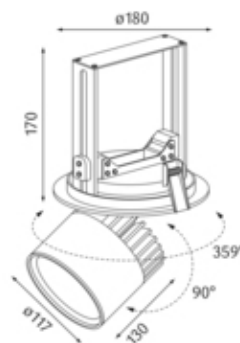

Dimension

DM: 0180mm
Cut-out DMxD: 170x180mm

Surface/Colour

silver
powder-coated aluminium with fine matte finish

Lens

Radiation angle: 26°

Protection rating

IP20 / Protection class I

Connection

230V 50/60Hz
incl. converter

Weight

1,3 kg

Product-Information

Recessed LED spotlight constructed out of die-cast aluminium in powder coating silver, particularly designed for lighting sales and presentation areas. With a special LED module for an optimum spotlighting of fashion. Latest generation of LED technology producing a luminous flux of 3140 lm with 32 W. Faceted aluminium reflector with protective glass. Emission angle 'medium' of 26°. Spotlight rotatable up to 359°. Extendable spotlight with head swivelling up to 90°. Reflector replacement without any tool thanks to the bayonet fastener. Passive cooling through heat sink made of extruded aluminium profile. Complete spotlight including reflector and converter, colour Rendering Index (CRI) > 90, rated lifetime of minimum 60.000 h [according to EU decree No. 1194/2012], Energy Efficiency Index (EEI) A+. Ingress Protection IP20, Protection Class I. A honeycomb glare protection is an option. Dimensions: DM: 0180 mm, Cut-out DMxD: 170x180 mm, Weight: 1,3 kg