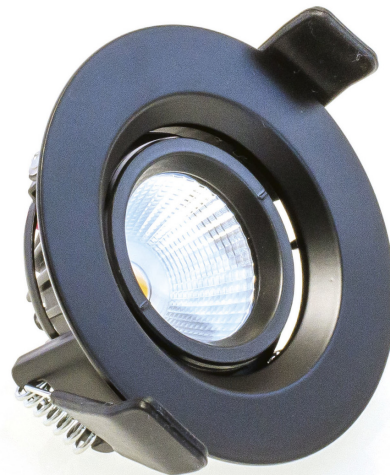

Item

761-0001SW-40K-V1
toulon recessed spotlight black

General

LED 4000K 6,3W 757lm 40°
30° adjustable

Illuminant

EEL A
Colour rendering index (CRI) > 80

Dimension

DMxH: 82x41mm
Cut-out LxWxMt: 68x45mm

Surface/Colour

aluminium
black

Lens

Radiation angle: 40°

Protection rating

IP20 / Protection class III

Connection

350mA DC
Converter excluded

Weight

0,1 kg

Product-Information

Round recessed spotlight with LEDs 30° adjustable in black made of aluminium with emission characteristic 40° and a short installation height. Colour Rendering Index (CRI) > 80, Ingress Protection IP20, Protection Class III, Energy Efficiency Index (EEL) A. 350mA DC, 6,3 W, 757 lm. Converter excluded (orderable), colour temperature of 4000 K. Protective glass for IP44 is an option. Dimensions DMxH: 82x41 mm, , Cut-out LxWxMt: 68x45 mm, Weight: 0,1 kg