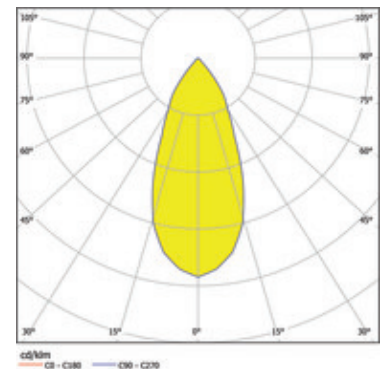

Item

761-0001SW-40K-V1
toulon recessed spotlight black

General

LED 4000K 6,3W 757lm 40°
30° adjustable

Illuminant

EEL A
Colour rendering index (CRI) > 80

Dimension

DMxH: 82x41mm
Cut-out LxWxMt: 68x45mm

Surface/Colour

aluminium
black

Lens

Radiation angle: 40°

Protection rating

IP20 / Protection class III

Connection

350mA DC
Converter excluded

Weight

0,1 kg

Product-Information

Round recessed spotlight with LEDs 30° adjustable in black made of aluminium with emission characteristic 40° and a short installation height. Colour Rendering Index (CRI) > 80, Ingress Protection IP20, Protection Class III, Energy Efficiency Index (EEL) A. 350mA DC, 6,3 W, 757 lm. Converter excluded (orderable), colour temperature of 4000 K. Protective glass for IP44 is an option. Dimensions DMxH: 82x41 mm, , Cut-out LxWxMt: 68x45 mm, Weight: 0,1 kg