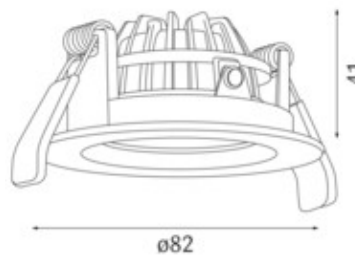

Item

761-0001SW-40K-V1
toulon recessed spotlight black

General

LED 4000K 6,3W 757lm 40°
30° adjustable

Illuminant

EEL A
Colour rendering index (CRI) > 80

Dimension

DMxH: 82x41mm
Cut-out LxWxMt: 68x45mm

Surface/Colour

aluminium
black

Lens

Radiation angle: 40°

Protection rating

IP20 / Protection class III

Connection

350mA DC
Converter excluded

Weight

0,1 kg

Product-Information

Round recessed spotlight with LEDs 30° adjustable in black made of aluminium with emission characteristic 40° and a short installation height. Colour Rendering Index (CRI) > 80, Ingress Protection IP20, Protection Class III, Energy Efficiency Index (EEL) A. 350mA DC, 6,3 W, 757 lm. Converter excluded (orderable), colour temperature of 4000 K. Protective glass for IP44 is an option. Dimensions DMxH: 82x41 mm, , Cut-out LxWxMt: 68x45 mm, Weight: 0,1 kg