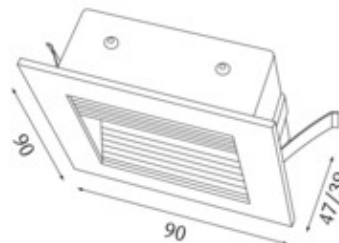

Item

740029WS-WW
wall 90 grid LED wall light white

General

LED 3000K 2,5W 56lm
square, with ruffle plate cover. Bracket and plug terminal included

Illuminant

EEI A
Colour rendering index (CRI) > 80

Dimension

LxWxH: 90x90x38mm
Cut-out LxWxMt: 77x77x40mm

Surface/Colour

aluminium
white

Protection rating

IP10 / Protection class II

Connection

100-240V AC
converter included

Weight

0,1 kg

Product-Information

LED wall light made of aluminium in white, square, with ruffle plate cover. Bracket and plug terminal included. Ingress Protection IP10, protection class II, Energy Efficiency Index (EEI) A. 56 lm with 2 W, colour temperature 3000 K, Colour Rendering Index (CRI) > 80, converter included. Installation box and a plaster kit is an option. Dimensions LxWxH: 90x90x38 mm, , Cut-out LxWxMt: 77x77x40 mm, Weight: 0,1 kg