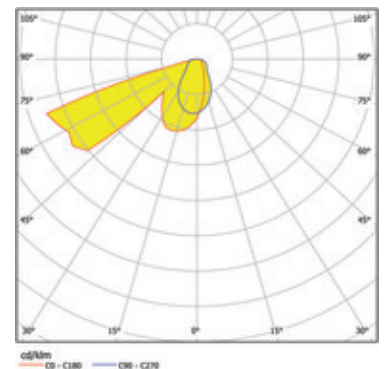

Item

740029WS-WW
wall 90 grid LED wall light white

General

LED 3000K 2,5W 56lm
square, with ruffle plate cover. Bracket and plug terminal included

Illuminant

EEI A
Colour rendering index (CRI) > 80

Dimension

LxWxH: 90x90x38mm
Cut-out LxWxMt: 77x77x40mm

Surface/Colour

aluminium
white

Protection rating

IP10 / Protection class II

Connection

100-240V AC
converter included

Weight

0,1 kg

Product-Information

LED wall light made of aluminium in white, square, with ruffle plate cover. Bracket and plug terminal included. Ingress Protection IP10, protection class II, Energy Efficiency Index (EEI) A. 56 lm with 2 W, colour temperature 3000 K, Colour Rendering Index (CRI) > 80, converter included. Installation box and a plaster kit is an option. Dimensions LxWxH: 90x90x38 mm, , Cut-out LxWxMt: 77x77x40 mm, Weight: 0,1 kg