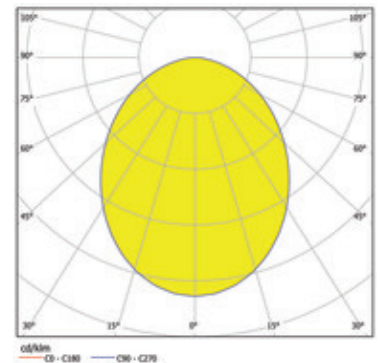

**Item**

740027WS-WW  
wall 90 LED wall light white

**General**

LED 3000K 2,5W 40lm  
square, racket and plug terminal included

**Illuminant**

EEI A  
Colour rendering index (CRI) > 80

**Dimension**

LxWxH: 90x90x39mm  
Cut-out LxWxMt: 77x77x50mm

**Product-Information**

LED wall light made of aluminium in white, square, racket and plug terminal included. Ingress Protection IP20, protection class II, Energy Efficiency Index (EEI) A. 40 lm with 2,5 W, colour temperature 3000 K, Colour Rendering Index (CRI) > 80, converter included. Installation box and a plaster kit is an option. Dimensions LxWxH: 90x90x39 mm, , Cut-out LxWxMt: 77x77x50 mm, Weight: 0,1 kg