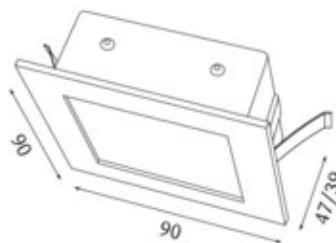

**Item**

740027WS-WW  
wall 90 LED wall light white

**General**

LED 3000K 2,5W 40lm  
square, racket and plug terminal included

**Illuminant**

EEI A  
Colour rendering index (CRI) > 80

**Dimension**

LxWxH: 90x90x39mm  
Cut-out LxWxMt: 77x77x50mm

**Surface/Colour**

aluminium  
white

**Protection rating**

IP20 / Protection class II

**Connection**

100-240V AC  
converter included

**Weight**

0,1 kg

**Product-Information**

LED wall light made of aluminium in white, square, racket and plug terminal included. Ingress Protection IP20, protection class II, Energy Efficiency Index (EEI) A. 40 lm with 2,5 W, colour temperature 3000 K, Colour Rendering Index (CRI) > 80, converter included. Installation box and a plaster kit is an option. Dimensions LxWxH: 90x90x39 mm, , Cut-out LxWxMt: 77x77x50 mm, Weight: 0,1 kg