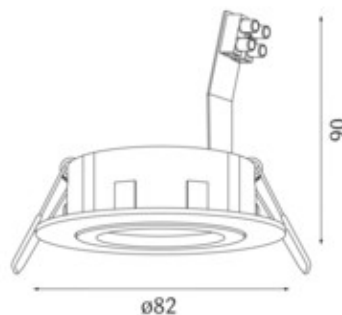

Item

740015PC
spot 82R recessed spotlight pearl chrome

General

1x max.50W Gu5,3 QR-CBC51 12V
round, swivelling 30°, racket and plug terminal included

Illuminant

EEl A+ - C

Dimension

DMxH: 82x90mm
Cut-out DMxET: 68x100mm

Surface/Colour

aluminium
pearl chrome

Protection rating

IP20 / Protection class III

Connection

12V
converter excluded

Weight

0,1 kg

Product-Information

Recessed spotlight in pearl chrome made of aluminium, round, swivelling 30°, racket and plug terminal included. Ingress Protection IP20, Protection Class III, Energy Efficiency Index (EEl) A+ - C, 1x max.50W Gu5,3 QR-CBC51 12V. Converter orderable, Gu10 conversion kit as an option. Dimensions DMxH: 82x90 mm, Cut-out DMxET: 68x100 mm, Weight: 0,1 kg