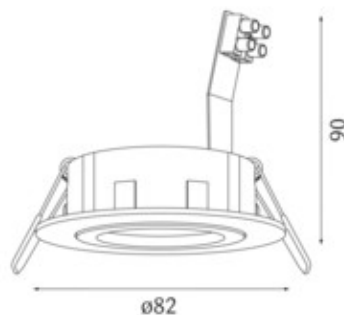

Item

740015CR
spot 82R recessed spotlight chrom

General

1x max.50W Gu5,3 QR-CBC51 12V
round, swivelling 30°, racket and plug terminal
included

Illuminant

EEI A+ - C

Dimension

DMxH: 82x90mm
Cut-out DMxET: 68x100mm

Surface/Colour

aluminium
chrom

Protection rating

IP20 / Protection class III

Connection

12V
converter excluded

Weight

0,1 kg

Product-Information

Recessed spotlight in chrom made of aluminium, round, swivelling 30°, racket and plug terminal included. Ingress Protection IP20, Protection Class III, Energy Efficiency Index (EEI) A+ - C, 1x max.50W Gu5,3 QR-CBC51 12V. Converter orderable, Gu10 conversion kit as an option. Dimensions DMxH: 82x90 mm, Cut-out DMxET: 68x100 mm, Weight: 0,1 kg