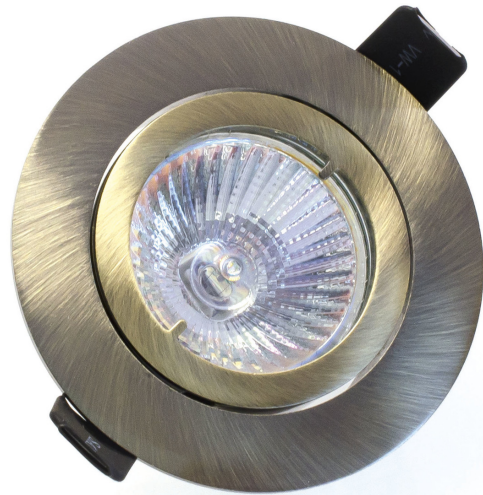

Item

740015BG
spot 82R recessed spotlight bronze brushed

General

1x max.50W Gu5,3 QR-CBC51 12V
round, swivelling 30°, racket and plug terminal
included

Illuminant

EEI A+ - C

Dimension

DMxH: 82x90mm
Cut-out DMxET: 68x100mm

Surface/Colour

aluminium
bronze brushed

Protection rating

IP20 / Protection class III

Connection

12V
converter excluded

Weight

0,1 kg

Product-Information

Recessed spotlight in bronze brushed made of aluminium, round, swivelling 30°, racket and plug terminal included. Ingress Protection IP20, Protection Class III, Energy Efficiency Index (EEI) A+ - C, 1x max.50W Gu5,3 QR-CBC51 12V. Converter orderable, Gu10 conversion kit as an option. Dimensions DMxH: 82x90 mm, Cut-out DMxET: 68x100 mm, Weight: 0,1 kg