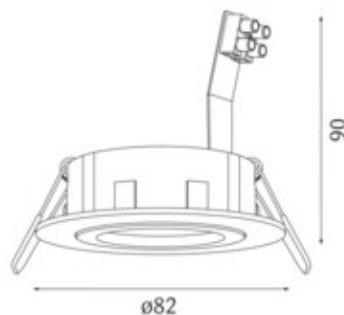

Item

740015BG
spot 82R recessed spotlight bronze brushed

General

1x max.50W Gu5,3 QR-CBC51 12V
round, swivelling 30°, racket and plug terminal
included

Illuminant

EEI A+ - C

Dimension

DMxH: 82x90mm
Cut-out DMxET: 68x100mm

Surface/Colour

aluminium
bronze brushed

Protection rating

IP20 / Protection class III

Connection

12V
converter excluded

Weight

0,1 kg

Product-Information

Recessed spotlight in bronze brushed made of aluminium, round, swivelling 30°, racket and plug terminal included. Ingress Protection IP20, Protection Class III, Energy Efficiency Index (EEI) A+ - C, 1x max.50W Gu5,3 QR-CBC51 12V. Converter orderable, Gu10 conversion kit as an option. Dimensions DMxH: 82x90 mm, Cut-out DMxET: 68x100 mm, Weight: 0,1 kg