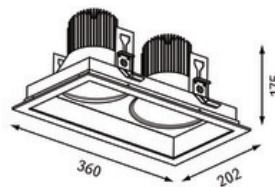

Dimension

LxWxH: 360x202x175mm
Cut-out LxWxMt: 339x180x195mm

Surface/Colour

white - frame silver
powder-coated aluminium with fine matte finish

Lens

Radiation angle: 54°

Protection rating

IP20 / Protection class I

Connection

230V 50/60Hz
incl. converter

Weight

2,4 kg

Product-Information

Square recessed spotlight with LED and frame, made of die-cast aluminium powder-coated with fine matte finish. Complete spotlight including reflector and converter. Recessed optics for reduced glare. Faceted reflector made of aluminium, including protective glass. Rotatable and swivelling spotlight. For ceilings ranging from 12.5 to 25mm thick. Emission characteristic spot, medium or flood (17°, 36° or 54°). Spotlight available in different colours: housing frame in white or silver, and housing inner surface in white or black.