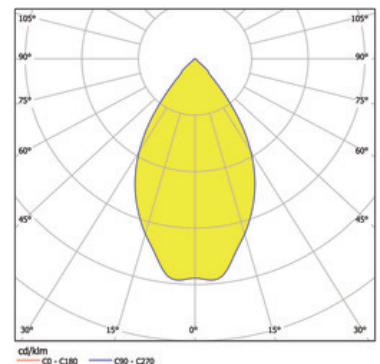

Dimension

LxWxH: 360x202x175mm
Cut-out LxWxMt: 339x180x195mm

Surface/Colour

white - frame silver
powder-coated aluminium with fine matte finish

Lens

Radiation angle: 54°

Protection rating

IP20 / Protection class I

Connection

230V 50/60Hz
incl. converter

Weight

2,4 kg

Product-Information

Square recessed spotlight with LED and frame, made of die-cast aluminium powder-coated with fine matte finish. Complete spotlight including reflector and converter. Recessed optics for reduced glare. Faceted reflector made of aluminium, including protective glass. Rotatable and swivelling spotlight. For ceilings ranging from 12.5 to 25mm thick. Emission characteristic spot, medium or flood (17°, 36° or 54°). Spotlight available in different colours: housing frame in white or silver, and housing inner surface in white or black.