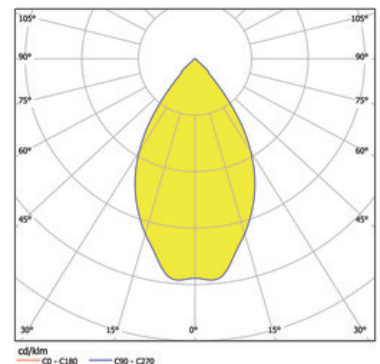

**Item**

S31E168-WSSIC2840H35  
shoplight 168 frame Recessed spotlight white - fra

**General**

LED HO 4000K 2x30W 2x2997lm 54° DALI  
rotatable, swiveling, protection glass

**Illuminant**

LED HO  
EEC A+  
Colour rendering index (CRI) > 80  
Blue light hazard RG1 IEC 62471  
MacAdam 3

**Dimension**

LxWxH: 360x202x175mm  
Cut-out LxWxMt: 339x180x195mm

**Surface/Colour**

white - frame silver  
powder-coated aluminium with fine matte finish

**Lens**

Radiation angle: 54°

**Protection rating**

IP20 / Protection class I

**Connection**

230V 50/60Hz  
incl. converter DALI

**Weight**

2,4 kg

**Product-Information**

Square recessed spotlight with LED and frame, made of die-cast aluminium powder-coated with fine matte finish. Complete spotlight including reflector and converter. Recessed optics for reduced glare. Faceted reflector made of aluminium, including protective glass. Rotatable and swivelling spotlight. For ceilings ranging from 12.5 to 25mm thick. Emission characteristic spot, medium or flood (17°, 36° or 54°). Spotlight available in different colours: housing frame in white or silver, and housing inner surface in white or black.