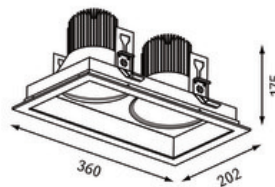

**Dimension**

LxWxH: 360x202x175mm  
Cut-out LxWxMt: 339x180x195mm

**Surface/Colour**

white - frame silver  
powder-coated aluminium with fine matte finish

**Lens**

Radiation angle: 54°

**Protection rating**

IP20 / Protection class I

**Connection**

230V 50/60Hz  
incl. converter DALI

**Weight**

2,4 kg

**Product-Information**

Square recessed spotlight with LED and frame, made of die-cast aluminium powder-coated with fine matte finish. Complete spotlight including reflector and converter. Recessed optics for reduced glare. Faceted reflector made of aluminium, including protective glass. Rotatable and swivelling spotlight. For ceilings ranging from 12.5 to 25mm thick. Emission characteristic spot, medium or flood (17°, 36° or 54°). Spotlight available in different colours: housing frame in white or silver, and housing inner surface in white or black.