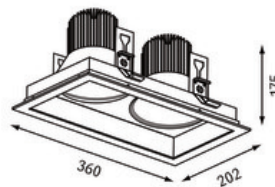

**Dimension**

LxWxH: 360x202x175mm  
Cut-out LxWxMt: 339x180x195mm

**Surface/Colour**

white - frame silver  
powder-coated aluminium with fine matte finish

**Lens**

Radiation angle: 17°

**Protection rating**

IP20 / Protection class I

**Connection**

230V 50/60Hz  
incl. converter DALI

**Weight**

2,4 kg

**Product-Information**

Square recessed spotlight with LED and frame, made of die-cast aluminium powder-coated with fine matte finish. Complete spotlight including reflector and converter. Recessed optics for reduced glare. Faceted reflector made of aluminium, including protective glass. Rotatable and swivelling spotlight. For ceilings ranging from 12.5 to 25mm thick. Emission characteristic spot, medium or flood (17°, 36° or 54°). Spotlight available in different colours: housing frame in white or silver, and housing inner surface in white or black.