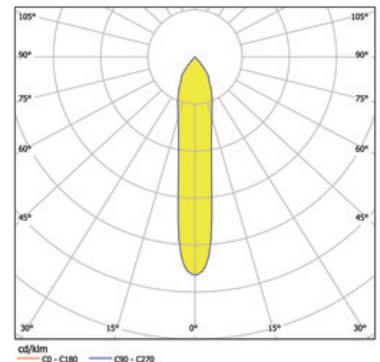

**Item**

S31E168-WSSIC2840H31  
shoplight 168 frame Recessed spotlight white - fra

**General**

LED HO 4000K 2x30W 2x2877lm 17° DALI  
rotatable, swiveling, protection glass

**Illuminant**

LED HO  
EEC A+  
Colour rendering index (CRI) > 80  
Blue light hazard RG1 IEC 62471  
MacAdam 3

**Dimension**

LxWxH: 360x202x175mm  
Cut-out LxWxMt: 339x180x195mm

**Surface/Colour**

white - frame silver  
powder-coated aluminium with fine matte finish

**Lens**

Radiation angle: 17°

**Protection rating**

IP20 / Protection class I

**Connection**

230V 50/60Hz  
incl. converter DALI

**Weight**

2,4 kg

**Product-Information**

Square recessed spotlight with LED and frame, made of die-cast aluminium powder-coated with fine matte finish. Complete spotlight including reflector and converter. Recessed optics for reduced glare. Faceted reflector made of aluminium, including protective glass. Rotatable and swivelling spotlight. For ceilings ranging from 12.5 to 25mm thick. Emission characteristic spot, medium or flood (17°, 36° or 54°). Spotlight available in different colours: housing frame in white or silver, and housing inner surface in white or black.