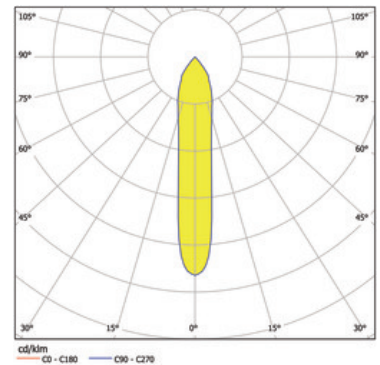

Dimension

LxWxH: 360x202x175mm
Cut-out LxWxMt: 339x180x195mm

Surface/Colour

white - frame silver
powder-coated aluminium with fine matte finish

Lens

Radiation angle: 17°

Protection rating

IP20 / Protection class I

Connection

230V 50/60Hz
incl. converter DALI

Weight

2,4 kg

Product-Information

Square recessed spotlight with LED and frame, made of die-cast aluminium powder-coated with fine matte finish. Complete spotlight including reflector and converter. Recessed optics for reduced glare. Faceted reflector made of aluminium, including protective glass. Rotatable and swivelling spotlight. For ceilings ranging from 12.5 to 25mm thick. Emission characteristic spot, medium or flood (17°, 36° or 54°). Spotlight available in different colours: housing frame in white or silver, and housing inner surface in white or black.