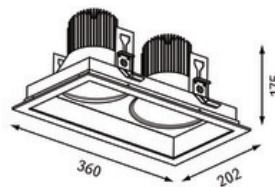

Dimension

LxWxH: 360x202x175mm
Cut-out LxWxMt: 339x180x195mm

Surface/Colour

white - frame silver
powder-coated aluminium with fine matte finish

Lens

Radiation angle: 17°

Protection rating

IP20 / Protection class I

Connection

230V 50/60Hz
incl. converter DALI

Weight

2,4 kg

Product-Information

Square recessed spotlight with LED and frame, made of die-cast aluminium powder-coated with fine matte finish. Complete spotlight including reflector and converter. Recessed optics for reduced glare. Faceted reflector made of aluminium, including protective glass. Rotatable and swivelling spotlight. For ceilings ranging from 12.5 to 25mm thick. Emission characteristic spot, medium or flood (17°, 36° or 54°). Spotlight available in different colours: housing frame in white or silver, and housing inner surface in white or black.