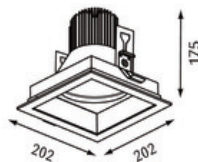

Dimension

LxWxH: 202x202x175mm
Cut-out LxWxMt: 180x180x195mm

Surface/Colour

white - frame silver
powder-coated aluminium with fine matte finish

Lens

Radiation angle: 54°

Protection rating

IP20 / Protection class I

Connection

230V 50/60Hz
incl. converter

Weight

1,7 kg

Product-Information

Square recessed spotlight with LED and frame, made of die-cast aluminium powder-coated with fine matte finish. Complete spotlight including reflector and converter. Recessed optics for reduced glare. Faceted reflector made of aluminium, including protective glass. Rotatable and swivelling spotlight. For ceilings ranging from 12.5 to 25mm thick. Emission characteristic spot, medium or flood (17°, 36° or 54°). Spotlight available in different colours: housing frame in white or silver, and housing inner surface in white or black.