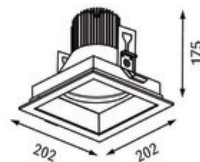

Dimension

LxWxH: 202x202x175mm
Cut-out LxWxMt: 180x180x195mm

Surface/Colour

white - frame silver
powder-coated aluminium with fine matte finish

Lens

Radiation angle: 54°

Protection rating

IP20 / Protection class I

Connection

230V 50/60Hz
incl. converter DALI

Weight

1,7 kg

Product-Information

Square recessed spotlight with LED and frame, made of die-cast aluminium powder-coated with fine matte finish. Complete spotlight including reflector and converter. Recessed optics for reduced glare. Faceted reflector made of aluminium, including protective glass. Rotatable and swivelling spotlight. For ceilings ranging from 12.5 to 25mm thick. Emission characteristic spot, medium or flood (17°, 36° or 54°). Spotlight available in different colours: housing frame in white or silver, and housing inner surface in white or black.