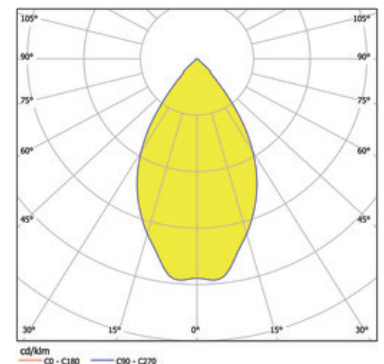

Dimension

LxWxH: 202x202x175mm
Cut-out LxWxMt: 180x180x195mm

Surface/Colour

white - frame silver
powder-coated aluminium with fine matte finish

Lens

Radiation angle: 54°

Protection rating

IP20 / Protection class I

Connection

230V 50/60Hz
incl. converter DALI

Weight

1,7 kg

Product-Information

Square recessed spotlight with LED and frame, made of die-cast aluminium powder-coated with fine matte finish. Complete spotlight including reflector and converter. Recessed optics for reduced glare. Faceted reflector made of aluminium, including protective glass. Rotatable and swivelling spotlight. For ceilings ranging from 12.5 to 25mm thick. Emission characteristic spot, medium or flood (17°, 36° or 54°). Spotlight available in different colours: housing frame in white or silver, and housing inner surface in white or black.