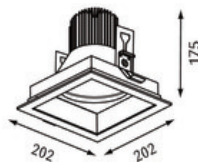

Dimension

LxWxH: 202x202x175mm
Cut-out LxWxMt: 180x180x195mm

Surface/Colour

white - frame silver
powder-coated aluminium with fine matte finish

Lens

Radiation angle: 36°

Protection rating

IP20 / Protection class I

Connection

230V 50/60Hz
incl. converter DALI

Weight

1,7 kg

Product-Information

Square recessed spotlight with LED and frame, made of die-cast aluminium powder-coated with fine matte finish. Complete spotlight including reflector and converter. Recessed optics for reduced glare. Faceted reflector made of aluminium, including protective glass. Rotatable and swivelling spotlight. For ceilings ranging from 12.5 to 25mm thick. Emission characteristic spot, medium or flood (17°, 36° or 54°). Spotlight available in different colours: housing frame in white or silver, and housing inner surface in white or black.