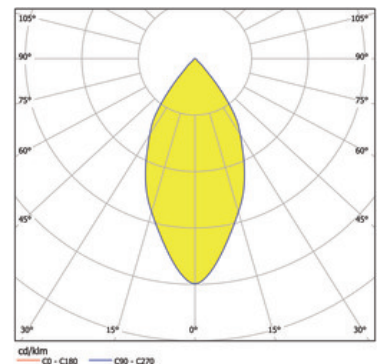

Dimension

LxWxH: 202x202x175mm
Cut-out LxWxMt: 180x180x195mm

Surface/Colour

white - frame silver
powder-coated aluminium with fine matte finish

Lens

Radiation angle: 36°

Protection rating

IP20 / Protection class I

Connection

230V 50/60Hz
incl. converter DALI

Weight

1,7 kg

Product-Information

Square recessed spotlight with LED and frame, made of die-cast aluminium powder-coated with fine matte finish. Complete spotlight including reflector and converter. Recessed optics for reduced glare. Faceted reflector made of aluminium, including protective glass. Rotatable and swivelling spotlight. For ceilings ranging from 12.5 to 25mm thick. Emission characteristic spot, medium or flood (17°, 36° or 54°). Spotlight available in different colours: housing frame in white or silver, and housing inner surface in white or black.