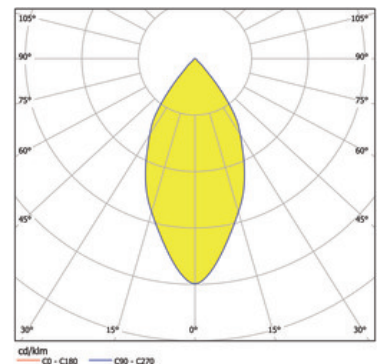

Dimension

LxWxH: 202x202x175mm
Cut-out LxWxMt: 180x180x195mm

Surface/Colour

white - frame silver
powder-coated aluminium with fine matte finish

Lens

Radiation angle: 36°

Protection rating

IP20 / Protection class I

Connection

230V 50/60Hz
incl. converter

Weight

1,7 kg

Product-Information

Square recessed spotlight with LED and frame, made of die-cast aluminium powder-coated with fine matte finish. Complete spotlight including reflector and converter. Recessed optics for reduced glare. Faceted reflector made of aluminium, including protective glass. Rotatable and swivelling spotlight. For ceilings ranging from 12.5 to 25mm thick. Emission characteristic spot, medium or flood (17°, 36° or 54°). Spotlight available in different colours: housing frame in white or silver, and housing inner surface in white or black.