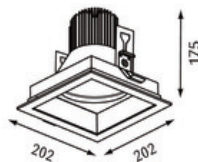

Item

S31E168-WSSIC1935H13
shoplight 168 frame Recessed spotlight white - fra

General

LED HO 3500K 29W 2443lm 36°
rotatable, swiveling, protection glass

Illuminant

LED HO
EEC A+
Colour rendering index (CRI) > 90
Blue light hazard RG1 IEC 62471
MacAdam 3

Dimension

LxWxH: 202x202x175mm
Cut-out LxWxMt: 180x180x195mm

Surface/Colour

white - frame silver
powder-coated aluminium with fine matte finish

Lens

Radiation angle: 36°

Protection rating

IP20 / Protection class I

Connection

230V 50/60Hz
incl. converter

Weight

1,7 kg

Product-Information

Square recessed spotlight with LED and frame, made of die-cast aluminium powder-coated with fine matte finish. Complete spotlight including reflector and converter. Recessed optics for reduced glare. Faceted reflector made of aluminium, including protective glass. Rotatable and swivelling spotlight. For ceilings ranging from 12.5 to 25mm thick. Emission characteristic spot, medium or flood (17°, 36° or 54°). Spotlight available in different colours: housing frame in white or silver, and housing inner surface in white or black.