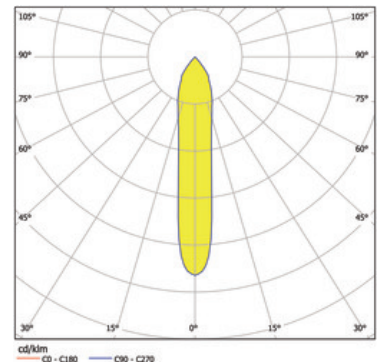

Dimension

LxWxH: 202x202x175mm
Cut-out LxWxMt: 180x180x195mm

Surface/Colour

white - frame silver
powder-coated aluminium with fine matte finish

Lens

Radiation angle: 17°

Protection rating

IP20 / Protection class I

Connection

230V 50/60Hz
incl. converter DALI

Weight

1,7 kg

Product-Information

Square recessed spotlight with LED and frame, made of die-cast aluminium powder-coated with fine matte finish. Complete spotlight including reflector and converter. Recessed optics for reduced glare. Faceted reflector made of aluminium, including protective glass. Rotatable and swivelling spotlight. For ceilings ranging from 12.5 to 25mm thick. Emission characteristic spot, medium or flood (17°, 36° or 54°). Spotlight available in different colours: housing frame in white or silver, and housing inner surface in white or black.