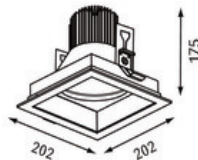

Item

S31E168-WSSIC1930L31
shoplight 168 frame Recessed spotlight white - fra

General

LED LO 3000K 22W 1764lm 17° DALI
rotatable, swiveling, protection glass

Illuminant

LED LO
EEC A+
Colour rendering index (CRI) > 90
Blue light hazard RG1 IEC 62471
MacAdam 3

Dimension

LxWxH: 202x202x175mm
Cut-out LxWxMt: 180x180x195mm

Surface/Colour

white - frame silver
powder-coated aluminium with fine matte finish

Lens

Radiation angle: 17°

Protection rating

IP20 / Protection class I

Connection

230V 50/60Hz
incl. converter DALI

Weight

1,7 kg

Product-Information

Square recessed spotlight with LED and frame, made of die-cast aluminium powder-coated with fine matte finish. Complete spotlight including reflector and converter. Recessed optics for reduced glare. Faceted reflector made of aluminium, including protective glass. Rotatable and swivelling spotlight. For ceilings ranging from 12.5 to 25mm thick. Emission characteristic spot, medium or flood (17°, 36° or 54°). Spotlight available in different colours: housing frame in white or silver, and housing inner surface in white or black.