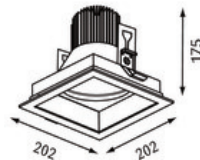

**Item**

S31E168-WSSIC1930H33  
shoplight 168 frame Recessed spotlight white - fra

**General**

LED HO 3000K 29W 2443lm 36° DALI  
rotatable, swiveling, protection glass

**Illuminant**

LED HO  
EEC A+  
Colour rendering index (CRI) > 90  
Blue light hazard RG1 IEC 62471  
MacAdam 3

**Dimension**

LxWxH: 202x202x175mm  
Cut-out LxWxMt: 180x180x195mm

**Surface/Colour**

white - frame silver  
powder-coated aluminium with fine matte finish

**Lens**

Radiation angle: 36°

**Protection rating**

IP20 / Protection class I

**Connection**

230V 50/60Hz  
incl. converter DALI

**Weight**

1,7 kg

**Product-Information**

Square recessed spotlight with LED and frame, made of die-cast aluminium powder-coated with fine matte finish. Complete spotlight including reflector and converter. Recessed optics for reduced glare. Faceted reflector made of aluminium, including protective glass. Rotatable and swivelling spotlight. For ceilings ranging from 12.5 to 25mm thick. Emission characteristic spot, medium or flood (17°, 36° or 54°). Spotlight available in different colours: housing frame in white or silver, and housing inner surface in white or black.