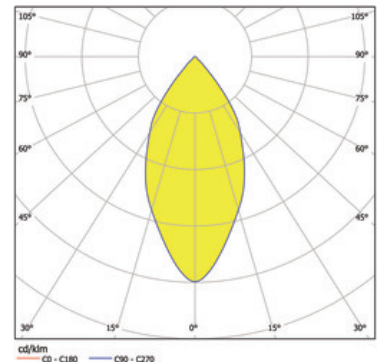

**Item**

S31E168-WSSIC1930H33  
shoplight 168 frame Recessed spotlight white - fra

**General**

LED HO 3000K 29W 2443lm 36° DALI  
rotatable, swiveling, protection glass

**Illuminant**

LED HO  
EEC A+  
Colour rendering index (CRI) > 90  
Blue light hazard RG1 IEC 62471  
MacAdam 3

**Dimension**

LxWxH: 202x202x175mm  
Cut-out LxWxMt: 180x180x195mm

**Surface/Colour**

white - frame silver  
powder-coated aluminium with fine matte finish

**Lens**

Radiation angle: 36°

**Protection rating**

IP20 / Protection class I

**Connection**

230V 50/60Hz  
incl. converter DALI

**Weight**

1,7 kg

**Product-Information**

Square recessed spotlight with LED and frame, made of die-cast aluminium powder-coated with fine matte finish. Complete spotlight including reflector and converter. Recessed optics for reduced glare. Faceted reflector made of aluminium, including protective glass. Rotatable and swivelling spotlight. For ceilings ranging from 12.5 to 25mm thick. Emission characteristic spot, medium or flood (17°, 36° or 54°). Spotlight available in different colours: housing frame in white or silver, and housing inner surface in white or black.