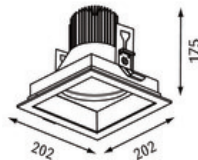

Dimension

LxWxH: 202x202x175mm
Cut-out LxWxMt: 180x180x195mm

Surface/Colour

white - frame silver
powder-coated aluminium with fine matte finish

Lens

Radiation angle: 54°

Protection rating

IP20 / Protection class I

Connection

230V 50/60Hz
incl. converter

Weight

1,7 kg

Product-Information

Square recessed spotlight with LED and frame, made of die-cast aluminium powder-coated with fine matte finish. Complete spotlight including reflector and converter. Recessed optics for reduced glare. Faceted reflector made of aluminium, including protective glass. Rotatable and swivelling spotlight. For ceilings ranging from 12.5 to 25mm thick. Emission characteristic spot, medium or flood (17°, 36° or 54°). Spotlight available in different colours: housing frame in white or silver, and housing inner surface in white or black.