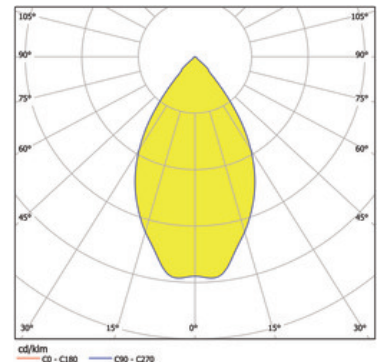

Dimension

LxWxH: 202x202x175mm
Cut-out LxWxMt: 180x180x195mm

Surface/Colour

white - frame silver
powder-coated aluminium with fine matte finish

Lens

Radiation angle: 54°

Protection rating

IP20 / Protection class I

Connection

230V 50/60Hz
incl. converter

Weight

1,7 kg

Product-Information

Square recessed spotlight with LED and frame, made of die-cast aluminium powder-coated with fine matte finish. Complete spotlight including reflector and converter. Recessed optics for reduced glare. Faceted reflector made of aluminium, including protective glass. Rotatable and swivelling spotlight. For ceilings ranging from 12.5 to 25mm thick. Emission characteristic spot, medium or flood (17°, 36° or 54°). Spotlight available in different colours: housing frame in white or silver, and housing inner surface in white or black.