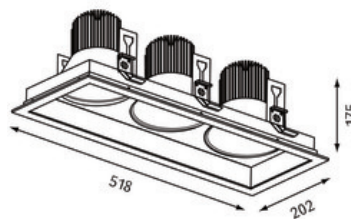

Dimension

LxWxH: 518x202x175mm
Cut-out LxWxMt: 496x180x195mm

Surface/Colour

black - frame white
powder-coated aluminium with fine matte finish

Lens

Radiation angle: 17°

Protection rating

IP20 / Protection class I

Connection

230V 50/60Hz
incl. converter DALI

Weight

3,6 kg

Product-Information

Square recessed spotlight with LED and frame, made of die-cast aluminium powder-coated with fine matte finish. Complete spotlight including reflector and converter. Recessed optics for reduced glare. Faceted reflector made of aluminium, including protective glass. Rotatable and swivelling spotlight. For ceilings ranging from 12.5 to 25mm thick. Emission characteristic spot, medium or flood (17°, 36° or 54°). Spotlight available in different colours: housing frame in white or silver, and housing inner surface in white or black.