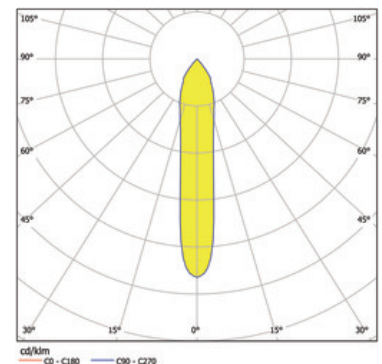

Dimension

LxWxH: 518x202x175mm
Cut-out LxWxMt: 496x180x195mm

Surface/Colour

black - frame white
powder-coated aluminium with fine matte finish

Lens

Radiation angle: 17°

Protection rating

IP20 / Protection class I

Connection

230V 50/60Hz
incl. converter

Weight

3,6 kg

Product-Information

Square recessed spotlight with LED and frame, made of die-cast aluminium powder-coated with fine matte finish. Complete spotlight including reflector and converter. Recessed optics for reduced glare. Faceted reflector made of aluminium, including protective glass. Rotatable and swivelling spotlight. For ceilings ranging from 12.5 to 25mm thick. Emission characteristic spot, medium or flood (17°, 36° or 54°). Spotlight available in different colours: housing frame in white or silver, and housing inner surface in white or black.