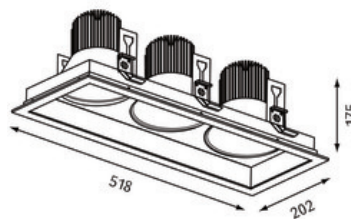

Dimension

LxWxH: 518x202x175mm
Cut-out LxWxMt: 496x180x195mm

Surface/Colour

black - frame white
powder-coated aluminium with fine matte finish

Lens

Radiation angle: 17°

Protection rating

IP20 / Protection class I

Connection

230V 50/60Hz
incl. converter

Weight

3,6 kg

Product-Information

Square recessed spotlight with LED and frame, made of die-cast aluminium powder-coated with fine matte finish. Complete spotlight including reflector and converter. Recessed optics for reduced glare. Faceted reflector made of aluminium, including protective glass. Rotatable and swivelling spotlight. For ceilings ranging from 12.5 to 25mm thick. Emission characteristic spot, medium or flood (17°, 36° or 54°). Spotlight available in different colours: housing frame in white or silver, and housing inner surface in white or black.