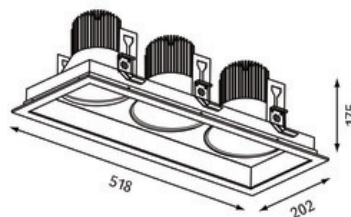

Item

S31E168-SWWSC3935L33
shoplight 168 frame Recessed spotlight black - fra

General

LED LO 3500K 3x21W 3x1881lm 36° DALI
rotatable, swiveling, protection glass

Illuminant

LED LO
EEC A+
Colour rendering index (CRI) > 90
Blue light hazard RG1 IEC 62471
MacAdam 3

Dimension

LxWxH: 518x202x175mm
Cut-out LxWxMt: 496x180x195mm

Surface/Colour

black - frame white
powder-coated aluminium with fine matte finish

Lens

Radiation angle: 36°

Protection rating

IP20 / Protection class I

Connection

230V 50/60Hz
incl. converter DALI

Weight

3,6 kg

Product-Information

Square recessed spotlight with LED and frame, made of die-cast aluminium powder-coated with fine matte finish. Complete spotlight including reflector and converter. Recessed optics for reduced glare. Faceted reflector made of aluminium, including protective glass. Rotatable and swivelling spotlight. For ceilings ranging from 12.5 to 25mm thick. Emission characteristic spot, medium or flood (17°, 36° or 54°). Spotlight available in different colours: housing frame in white or silver, and housing inner surface in white or black.