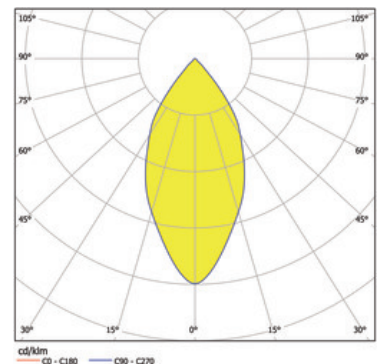

Dimension

LxWxH: 518x202x175mm
Cut-out LxWxMt: 496x180x195mm

Surface/Colour

black - frame white
powder-coated aluminium with fine matte finish

Lens

Radiation angle: 36°

Protection rating

IP20 / Protection class I

Connection

230V 50/60Hz
incl. converter DALI

Weight

3,6 kg

Product-Information

Square recessed spotlight with LED and frame, made of die-cast aluminium powder-coated with fine matte finish. Complete spotlight including reflector and converter. Recessed optics for reduced glare. Faceted reflector made of aluminium, including protective glass. Rotatable and swivelling spotlight. For ceilings ranging from 12.5 to 25mm thick. Emission characteristic spot, medium or flood (17°, 36° or 54°). Spotlight available in different colours: housing frame in white or silver, and housing inner surface in white or black.