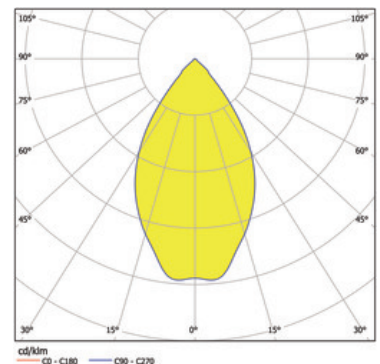

Dimension

LxWxH: 518x202x175mm
Cut-out LxWxMt: 496x180x195mm

Surface/Colour

black - frame white
powder-coated aluminium with fine matte finish

Lens

Radiation angle: 54°

Protection rating

IP20 / Protection class I

Connection

230V 50/60Hz
incl. converter DALI

Weight

3,6 kg

Product-Information

Square recessed spotlight with LED and frame, made of die-cast aluminium powder-coated with fine matte finish. Complete spotlight including reflector and converter. Recessed optics for reduced glare. Faceted reflector made of aluminium, including protective glass. Rotatable and swivelling spotlight. For ceilings ranging from 12.5 to 25mm thick. Emission characteristic spot, medium or flood (17°, 36° or 54°). Spotlight available in different colours: housing frame in white or silver, and housing inner surface in white or black.