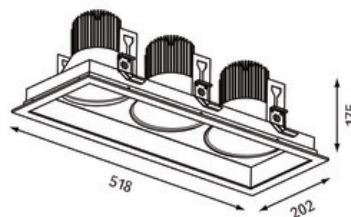

Item

S31E168-SWWSC3935H35
shoplight 168 frame Recessed spotlight black - fra

General

LED HO 3500K 3x29W 3x2412lm 54° DALI
rotatable, swiveling, protection glass

Illuminant

LED HO
EEC A+
Colour rendering index (CRI) > 90
Blue light hazard RG1 IEC 62471
MacAdam 3

Dimension

LxWxH: 518x202x175mm
Cut-out LxWxMt: 496x180x195mm

Surface/Colour

black - frame white
powder-coated aluminium with fine matte finish

Lens

Radiation angle: 54°

Protection rating

IP20 / Protection class I

Connection

230V 50/60Hz
incl. converter DALI

Weight

3,6 kg

Product-Information

Square recessed spotlight with LED and frame, made of die-cast aluminium powder-coated with fine matte finish. Complete spotlight including reflector and converter. Recessed optics for reduced glare. Faceted reflector made of aluminium, including protective glass. Rotatable and swivelling spotlight. For ceilings ranging from 12.5 to 25mm thick. Emission characteristic spot, medium or flood (17°, 36° or 54°). Spotlight available in different colours: housing frame in white or silver, and housing inner surface in white or black.