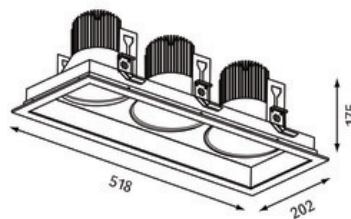

Item

S31E168-SWWSC3935H31
shoplight 168 frame Recessed spotlight black - fra

General

LED HO 3500K 3x29W 3x2271lm 17° DALI
rotatable, swiveling, protection glass

Illuminant

LED HO
EEC A+
Colour rendering index (CRI) > 90
Blue light hazard RG1 IEC 62471
MacAdam 3

Dimension

LxWxH: 518x202x175mm
Cut-out LxWxMt: 496x180x195mm

Surface/Colour

black - frame white
powder-coated aluminium with fine matte finish

Lens

Radiation angle: 17°

Protection rating

IP20 / Protection class I

Connection

230V 50/60Hz
incl. converter DALI

Weight

3,6 kg

Product-Information

Square recessed spotlight with LED and frame, made of die-cast aluminium powder-coated with fine matte finish. Complete spotlight including reflector and converter. Recessed optics for reduced glare. Faceted reflector made of aluminium, including protective glass. Rotatable and swivelling spotlight. For ceilings ranging from 12.5 to 25mm thick. Emission characteristic spot, medium or flood (17°, 36° or 54°). Spotlight available in different colours: housing frame in white or silver, and housing inner surface in white or black.