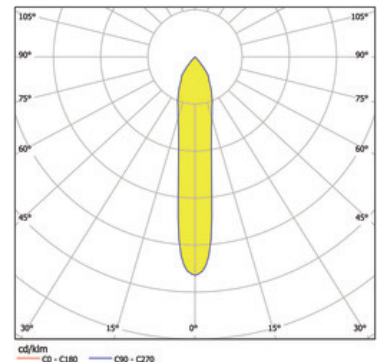

Dimension

LxWxH: 518x202x175mm
Cut-out LxWxMt: 496x180x195mm

Surface/Colour

black - frame white
powder-coated aluminium with fine matte finish

Lens

Radiation angle: 17°

Protection rating

IP20 / Protection class I

Connection

230V 50/60Hz
incl. converter DALI

Weight

3,6 kg

Product-Information

Square recessed spotlight with LED and frame, made of die-cast aluminium powder-coated with fine matte finish. Complete spotlight including reflector and converter. Recessed optics for reduced glare. Faceted reflector made of aluminium, including protective glass. Rotatable and swivelling spotlight. For ceilings ranging from 12.5 to 25mm thick. Emission characteristic spot, medium or flood (17°, 36° or 54°). Spotlight available in different colours: housing frame in white or silver, and housing inner surface in white or black.