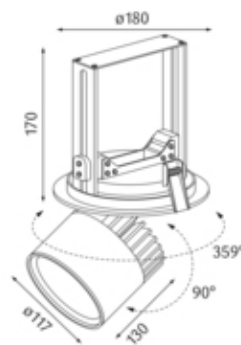

**Item**

S03E180-SISIC1FASH31  
meteor flip recessed spotlight silver

**General**

LED HO 3250K 32W 2996lm 15° DALI  
rotatable, swiveling, passive cooling, protection  
glass  
Special LED "Fashion"

**Illuminant**

LED HO  
EEC A+  
Colour rendering index (CRI) > 90

**Dimension**

DM: 0180mm  
Cut-out DMxD: 170x180mm

**Surface/Colour**

silver  
powder-coated aluminium with fine matte finish

**Lens**

Radiation angle: 15°

**Protection rating**

IP20 / Protection class I

**Connection**

230V 50/60Hz  
incl. converter DALI

**Weight**

1,3 kg

**Product-Information**

Recessed LED spotlight constructed out of die-cast aluminium in powder coating silver, particularly designed for lighting sales and presentation areas. With a special LED module for an optimum spotlighting of fashion. Latest generation of LED technology producing a luminous flux of 2996 lm with 32 W. Faceted aluminium reflector with protective glass. Emittance angle 'spot' of 15°. Spotlight rotatable up to 359°. Extendable spotlight with head swivelling up to 90°. Reflector replacement without any tool thanks to the bayonet fastener. Passive cooling through heat sink made of extruded aluminium profile. Complete spotlight including reflector and DALI dimmable converter, colour Rendering Index (CRI) > 90, rated lifetime of minimum 60.000 h [according to EU decree No. 1194/2012], Energy Efficiency Index (EEI) A+. Ingress Protection IP20, Protection Class I. A honeycomb glare protection is an option. Dimensions: DM: 0180 mm, Cut-out DMxD: 170x180 mm, Weight: 1,3 kg