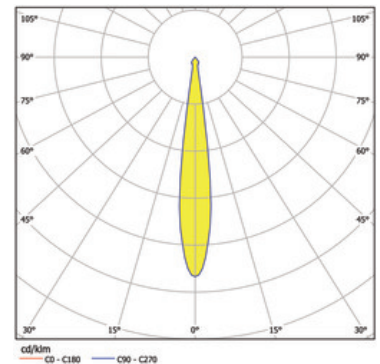

**Item**

S03E180-SISIC1FASH31  
meteor flip recessed spotlight silver

**General**

LED HO 3250K 32W 2996lm 15° DALI  
rotatable, swiveling, passive cooling, protection  
glass  
Special LED "Fashion"

**Illuminant**

LED HO  
EEC A+  
Colour rendering index (CRI) > 90

**Dimension**

DM: 0180mm  
Cut-out DMxD: 170x180mm

**Surface/Colour**

silver  
powder-coated aluminium with fine matte finish

**Lens**

Radiation angle: 15°

**Protection rating**

IP20 / Protection class I

**Connection**

230V 50/60Hz  
incl. converter DALI

**Weight**

1,3 kg

**Product-Information**

Recessed LED spotlight constructed out of die-cast aluminium in powder coating silver, particularly designed for lighting sales and presentation areas. With a special LED module for an optimum spotlighting of fashion. Latest generation of LED technology producing a luminous flux of 2996 lm with 32 W. Faceted aluminium reflector with protective glass. Emittance angle 'spot' of 15°. Spotlight rotatable up to 359°. Extendable spotlight with head swivelling up to 90°. Reflector replacement without any tool thanks to the bayonet fastener. Passive cooling through heat sink made of extruded aluminium profile. Complete spotlight including reflector and DALI dimmable converter, colour Rendering Index (CRI) > 90, rated lifetime of minimum 60.000 h [according to EU decree No. 1194/2012], Energy Efficiency Index (EEI) A+. Ingress Protection IP20, Protection Class I. A honeycomb glare protection is an option. Dimensions: DM: 0180 mm, Cut-out DMxD: 170x180 mm, Weight: 1,3 kg