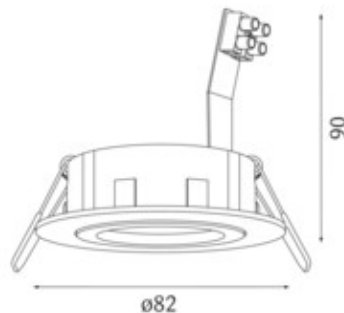

Item

740015SW
spot 82R recessed spotlight black

General

1x max.50W Gu5,3 QR-CBC51 12V
round, swivelling 30°, racket and plug terminal included

Illuminant

EEI A+ - C

Dimension

DMxH: 82x90mm
Cut-out DMxET: 68x100mm

Surface/Colour

aluminium
black

Protection rating

IP20 / Protection class III

Connection

12V
converter excluded

Weight

0,1 kg

Product-Information

Recessed spotlight in black made of aluminium, round, swivelling 30°, racket and plug terminal included. Ingress Protection IP20, Protection Class III, Energy Efficiency Index (EEI) A+ - C, 1x max.50W Gu5,3 QR-CBC51 12V. Converter orderable, Gu10 conversion kit as an option. Dimensions DMxH: 82x90 mm, Cut-out DMxET: 68x100 mm, Weight: 0,1 kg