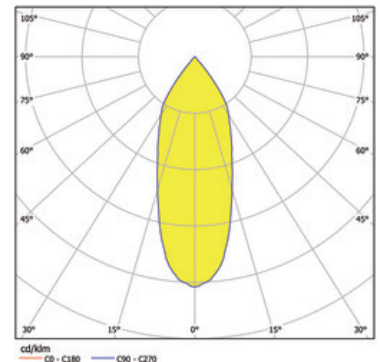

Item

S03E180-SISIC1WURH33
meteor flip recessed spotlight silver

General

LED HO 31W 2034lm 38° DALI
Product in phase-out, available while stocks last!
rotatable, swiveling, passive cooling, protection
glass
Special LED "Sausage Products"

Illuminant

LED HO
EEC A
Colour rendering index (CRI) > 80

Dimension

DM: 0180mm
Cut-out DMxD: 170x180mm

Surface/Colour

silver
powder-coated aluminium with fine matte finish

Lens

Radiation angle: 38°

Protection rating

IP20 / Protection class I

Connection

230V 50/60Hz
incl. converter DALI

Weight

1,3 kg

PHASE-OUT

Product-Information

Recessed LED spotlight constructed out of die-cast aluminium in powder coating silver, particularly designed for lighting sales and presentation areas. With a special LED module for an optimum spotlighting of sausage products. Latest generation of LED technology producing a luminous flux of 2034 lm with 31 W. Faceted aluminium reflector with protective glass. Emittance angle 'flood' of 38°. Spotlight rotatable up to 359°. Extendable spotlight with head swivelling up to 90°. Reflector replacement without any tool thanks to the bayonet fastener. Passive cooling through heat sink made of extruded aluminium profile. Complete spotlight including reflector and DALI dimmable converter, colour Rendering Index (CRI) > 80, rated lifetime of minimum 60.000 h [according to EU decree No. 1194/2012], Energy Efficiency Index (EEI) A. Ingress Protection IP20, Protection Class I. A honeycomb glare protection is an option. Dimensions: DM: 0180 mm, Cut-out DMxD: 170x180 mm, Weight: 1,3 kg