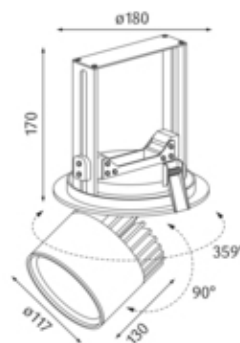

Illuminant

LED HO
EEC A
Colour rendering index (CRI) > 80

Dimension

DM: 0180mm
Cut-out DMxD: 170x180mm

Surface/Colour

silver
powder-coated aluminium with fine matte finish

Lens

Radiation angle: 38°

Protection rating

IP20 / Protection class I

Connection

230V 50/60Hz
incl. converter DALI

Weight

1,3 kg

PHASE-OUT

Product-Information

Recessed LED spotlight constructed out of die-cast aluminium in powder coating silver, particularly designed for lighting sales and presentation areas. With a special LED module for an optimum spotlighting of sausage products. Latest generation of LED technology producing a luminous flux of 2034 lm with 31 W. Faceted aluminium reflector with protective glass. Emittance angle 'flood' of 38°. Spotlight rotatable up to 359°. Extendable spotlight with head swivelling up to 90°. Reflector replacement without any tool thanks to the bayonet fastener. Passive cooling through heat sink made of extruded aluminium profile. Complete spotlight including reflector and DALI dimmable converter, colour Rendering Index (CRI) > 80, rated lifetime of minimum 60.000 h [according to EU decree No. 1194/2012], Energy Efficiency Index (EEI) A. Ingress Protection IP20, Protection Class I. A honeycomb glare protection is an option. Dimensions: DM: 0180 mm, Cut-out DMxD: 170x180 mm, Weight: 1,3 kg