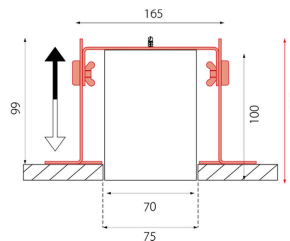

LED HCL  
EEI A++ - A  
Colour rendering index (CRI) > 80  
Blue light hazard RG0 IEC 62471  
MacAdam 3

**Dimension**

LxWxH: 600x70x100mm  
Cut-out LxWxD: 605x75x135mm

**Surface/Colour**

RAL9005 black fine matte finish  
Material: aluminium profile

**Lens**

diffuser polycarbonate LED IP54

**Protection rating**

IP54 / Protection class I

**Connection**

230V 50/60Hz  
incl. converter DALI

**Weight**

2,3 kg