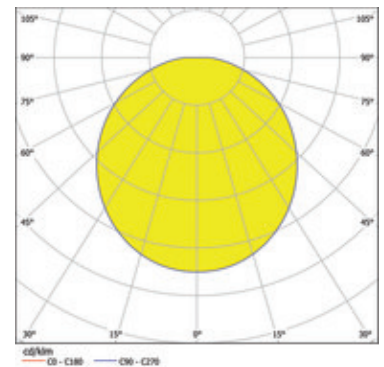

Item

P58A060-9005Q1HCLX3S
pure2 surface luminaire black 600x70

General

LED HCL 2700 - 6500K 20W 1182lm DALI DT8
incl. endcaps, Install only in protected outdoor
areas!
2 mounting clips

Illuminant

LED HCL
EEI A++ - A
Colour rendering index (CRI) > 80
Blue light hazard RG0 IEC 62471
MacAdam 3

Dimension

LxWxH: 600x70x100mm
Cut-out LxWxD: 605x75x135mm

Surface/Colour

RAL9005 black fine matte finish
Material: aluminium profile

Lens

diffuser polycarbonate LED IP54

Protection rating

IP54 / Protection class I

Connection

230V 50/60Hz
incl. converter DALI

Weight

2,3 kg

Product-Information