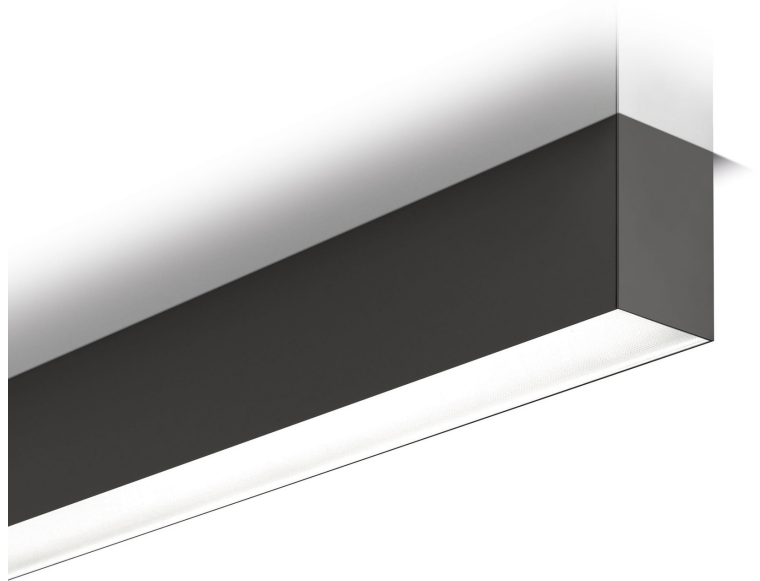

**Item**

P58A060-9005Q1HCLX3S  
pure2 surface luminaire black 600x70

**General**

LED HCL 2700 - 6500K 20W 1182lm DALI DT8  
incl. endcaps, Install only in protected outdoor  
areas!  
2 mounting clips

**Illuminant**

LED HCL  
EEI A++ - A  
Colour rendering index (CRI) > 80  
Blue light hazard RG0 IEC 62471  
MacAdam 3

**Dimension**

LxWxH: 600x70x100mm  
Cut-out LxWxD: 605x75x135mm

**Surface/Colour**

RAL9005 black fine matte finish  
Material: aluminium profile

**Lens**

diffuser polycarbonate LED IP54

**Protection rating**

IP54 / Protection class I

**Connection**

230V 50/60Hz  
incl. converter DALI

**Weight**

2,3 kg