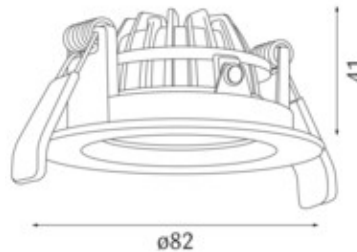

Item

761-0001WS-27K-V1
toulon recessed spotlight white

General

LED 2700K 6,3W 676lm 40°
30° adjustable

Illuminant

EEL A
Colour rendering index (CRI) > 80

Dimension

DMxH: 82x41mm
Cut-out LxWxMt: 68x45mm

Surface/Colour

aluminium
white

Lens

Radiation angle: 40°

Protection rating

IP20 / Protection class III

Connection

350mA DC
Converter excluded

Weight

0,1 kg

Product-Information

Round recessed spotlight with LEDs 30° adjustable in white made of aluminium with emission characteristic 40° and a short installation height. Colour Rendering Index (CRI) > 80, Ingress Protection IP20, Protection Class III, Energy Efficiency Index (EEL) A. 350mA DC, 6,3 W, 676 lm. Converter excluded (orderable), colour temperature of 2700 K. Protective glass for IP44 is an option. Dimensions DMxH: 82x41 mm, , Cut-out LxWxMt: 68x45 mm, Weight: 0,1 kg