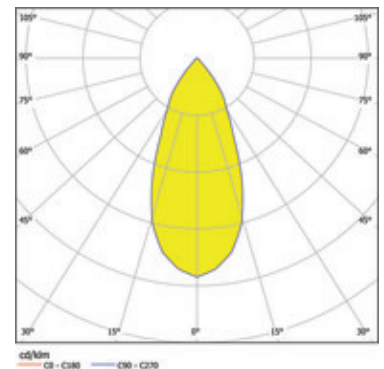

Item

761-0001WS-27K-V1
toulon recessed spotlight white

General

LED 2700K 6,3W 676lm 40°
30° adjustable

Illuminant

EEL A
Colour rendering index (CRI) > 80

Dimension

DMxH: 82x41mm
Cut-out LxWxMt: 68x45mm

Surface/Colour

aluminium
white

Lens

Radiation angle: 40°

Protection rating

IP20 / Protection class III

Connection

350mA DC
Converter excluded

Weight

0,1 kg

Product-Information

Round recessed spotlight with LEDs 30° adjustable in white made of aluminium with emission characteristic 40° and a short installation height. Colour Rendering Index (CRI) > 80, Ingress Protection IP20, Protection Class III, Energy Efficiency Index (EEL) A. 350mA DC, 6,3 W, 676 lm. Converter excluded (orderable), colour temperature of 2700 K. Protective glass for IP44 is an option. Dimensions DMxH: 82x41 mm, , Cut-out LxWxMt: 68x45 mm, Weight: 0,1 kg