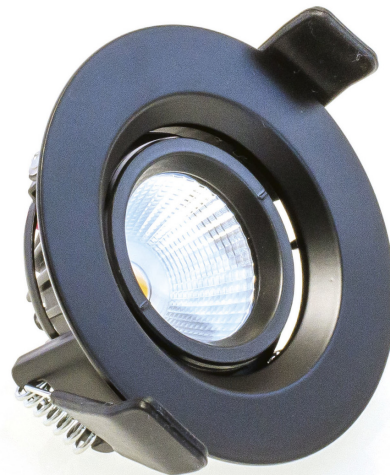

**Item**

761-0001SW-27K-V1  
toulon recessed spotlight black

**General**

LED 2700K 6,3W 676lm 40°  
30° adjustable

**Illuminant**

EEL A  
Colour rendering index (CRI) > 80

**Dimension**

DMxH: 82x41mm  
Cut-out LxWxMt: 68x45mm

**Surface/Colour**

aluminium  
black

**Lens**

Radiation angle: 40°

**Protection rating**

IP20 / Protection class III

**Connection**

350mA DC  
Converter excluded

**Weight**

0,1 kg

**Product-Information**

Round recessed spotlight with LEDs 30° adjustable in black made of aluminium with emission characteristic 40° and a short installation height. Colour Rendering Index (CRI) > 80, Ingress Protection IP20, Protection Class III, Energy Efficiency Index (EEL) A. 350mA DC, 6,3 W, 676 lm. Converter excluded (orderable), colour temperature of 2700 K. Protective glass for IP44 is an option. Dimensions DMxH: 82x41 mm, , Cut-out LxWxMt: 68x45 mm, Weight: 0,1 kg