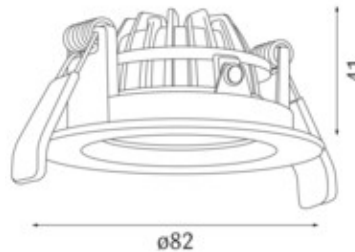

**Item**

761-0001SW-27K-V1  
toulon recessed spotlight black

**General**

LED 2700K 6,3W 676lm 40°  
30° adjustable

**Illuminant**

EEL A  
Colour rendering index (CRI) > 80

**Dimension**

DMxH: 82x41mm  
Cut-out LxWxMt: 68x45mm

**Surface/Colour**

aluminium  
black

**Lens**

Radiation angle: 40°

**Protection rating**

IP20 / Protection class III

**Connection**

350mA DC  
Converter excluded

**Weight**

0,1 kg

**Product-Information**

Round recessed spotlight with LEDs 30° adjustable in black made of aluminium with emission characteristic 40° and a short installation height. Colour Rendering Index (CRI) > 80, Ingress Protection IP20, Protection Class III, Energy Efficiency Index (EEL) A. 350mA DC, 6,3 W, 676 lm. Converter excluded (orderable), colour temperature of 2700 K. Protective glass for IP44 is an option. Dimensions DMxH: 82x41 mm, , Cut-out LxWxMt: 68x45 mm, Weight: 0,1 kg