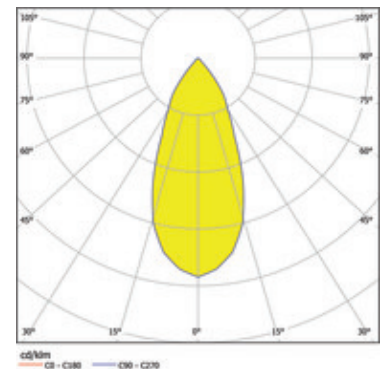

**Item**

761-0001SW-27K-V1  
toulon recessed spotlight black

**General**

LED 2700K 6,3W 676lm 40°  
30° adjustable

**Illuminant**

EEL A  
Colour rendering index (CRI) > 80

**Dimension**

DMxH: 82x41mm  
Cut-out LxWxMt: 68x45mm

**Surface/Colour**

aluminium  
black

**Lens**

Radiation angle: 40°

**Protection rating**

IP20 / Protection class III

**Connection**

350mA DC  
Converter excluded

**Weight**

0,1 kg

**Product-Information**

Round recessed spotlight with LEDs 30° adjustable in black made of aluminium with emission characteristic 40° and a short installation height. Colour Rendering Index (CRI) > 80, Ingress Protection IP20, Protection Class III, Energy Efficiency Index (EEL) A. 350mA DC, 6,3 W, 676 lm. Converter excluded (orderable), colour temperature of 2700 K. Protective glass for IP44 is an option. Dimensions DMxH: 82x41 mm, , Cut-out LxWxMt: 68x45 mm, Weight: 0,1 kg