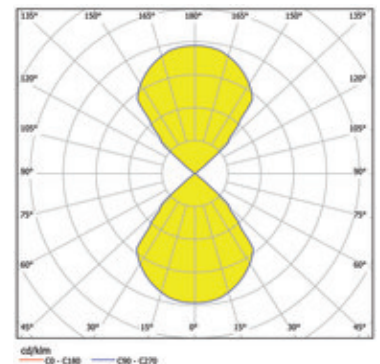

Item

740112WS-V3
spacecube 100 wall light white

General

LED 3000K 2 x 4W 2 x 254lm
Vaness independently adjustable direct/indirect, only for protected outdoor areas

Illuminant

EEI A++ - A
Colour rendering index (CRI) > 80

Dimension

WxHxD: 100x100x100mm

Surface/Colour

aluminium
white

Protection rating

IP54 / Protection class I

Connection

230V AC
converter included

Weight

0,9 kg

Product-Information

LED wall light made of aluminium in powder coating white. Light emission direct and indirect. Vanes independently adjustable direct/indirect, only for protected outdoor areas. Ingress Protection IP54, protection class I, Energy Efficiency Index (EEI) A++ - A. 2 x 254 lm with 2 x 4 W, colour temperature 3000 K, Colour Rendering Index (CRI) > 80, converter included. Dimensions WxHxD: 100x100x100 mm, Weight: 0,9 kg