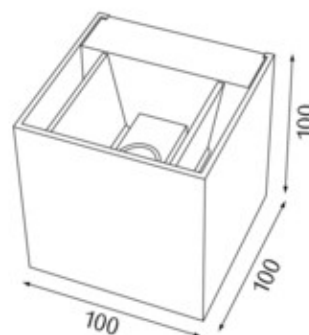

Item

740112WS-V3
spacecube 100 wall light white

General

LED 3000K 2 x 4W 2 x 254lm
Vaness independently adjustable direct/indirect, only for protected outdoor areas

Illuminant

EEI A++ - A
Colour rendering index (CRI) > 80

Dimension

WxHxD: 100x100x100mm

Surface/Colour

aluminium
white

Protection rating

IP54 / Protection class I

Connection

230V AC
converter included

Weight

0,9 kg

Product-Information

LED wall light made of aluminium in powder coating white. Light emission direct and indirect. Vanes independently adjustable direct/indirect, only for protected outdoor areas. Ingress Protection IP54, protection class I, Energy Efficiency Index (EEI) A++ - A. 2 x 254 lm with 2 x 4 W, colour temperature 3000 K, Colour Rendering Index (CRI) > 80, converter included. Dimensions WxHxD: 100x100x100 mm, Weight: 0,9 kg