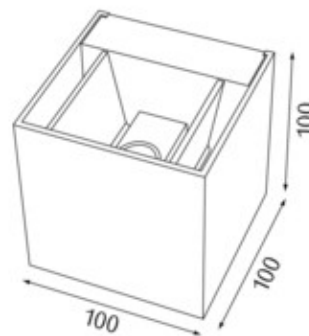

Item

740112SI-V3
spacecube 100 wall light silver

General

LED 3000K 7,9W 508lm

Illuminant

EEI A++ - A
Colour rendering index (CRI) > 80

Dimension

WxHxD: 100x100xx100mm

Surface/Colour

aluminium
silver

Protection rating

IP54 / Protection class I

Connection

230V AC
converter included

Weight

0,9 kg

Product-Information

LED wall light made of aluminium in powder coating silver. Light emission direct and indirect. Vanes independently adjustable direct/indirect, only for protected outdoor areas. Ingress Protection IP54, protection class I, Energy Efficiency Index (EEI) A++ - A. 2 x 254 lm with 2 x 4 W, colour temperature 3000 K, Colour Rendering Index (CRI) > 80, converter included. Dimensions WxHxD: 100x100xx100 mm, Weight: 0,9 kg