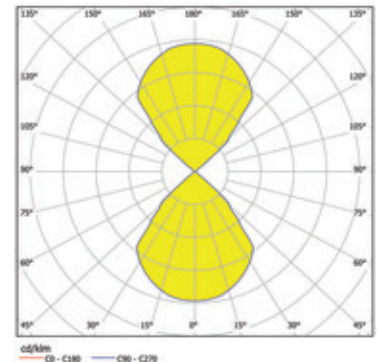

Item

740112SI-V3
spacecube 100 wall light silver

General

LED 3000K 7,9W 508lm

Illuminant

EEI A++ - A
Colour rendering index (CRI) > 80

Dimension

WxHxD: 100x100xx100mm

Product-Information

LED wall light made of aluminium in powder coating silver. Light emission direct and indirect. Vanes independently adjustable direct/indirect, only for protected outdoor areas. Ingress Protection IP54, protection class I, Energy Efficiency Index (EEI) A++ - A. 2 x 254 lm with 2 x 4 W, colour temperature 3000 K, Colour Rendering Index (CRI) > 80, converter included. Dimensions WxHxD: 100x100xx100 mm, Weight: 0,9 kg