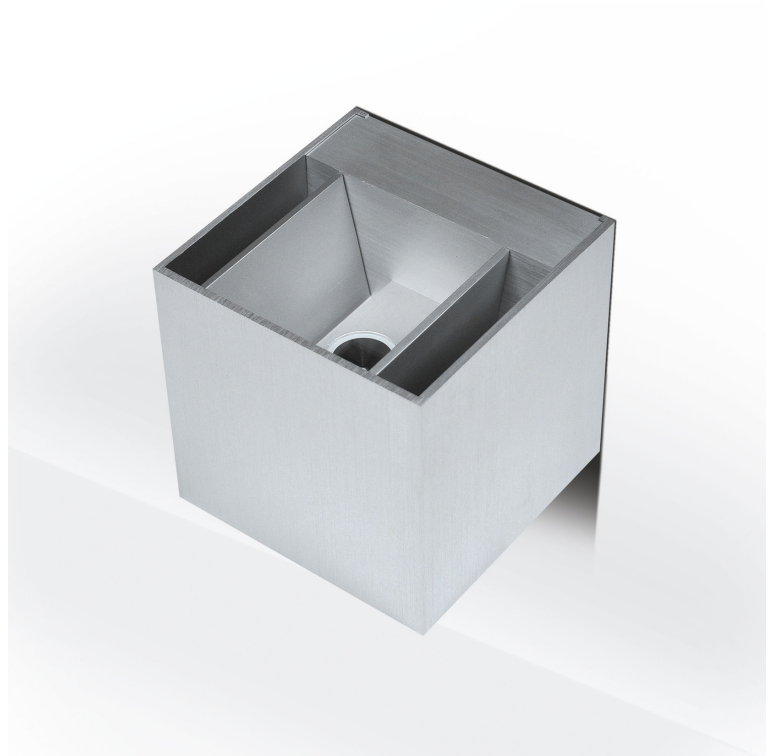

Item

740112SI-V3
spacecube 100 wall light silver

General

LED 3000K 7,9W 508lm

Illuminant

EEI A++ - A
Colour rendering index (CRI) > 80

Dimension

WxHxD: 100x100xx100mm

Surface/Colour

aluminium
silver

Protection rating

IP54 / Protection class I

Connection

230V AC
converter included

Weight

0,9 kg

Product-Information

LED wall light made of aluminium in powder coating silver. Light emission direct and indirect. Vanes independently adjustable direct/indirect, only for protected outdoor areas. Ingress Protection IP54, protection class I, Energy Efficiency Index (EEI) A++ - A. 2 x 254 lm with 2 x 4 W, colour temperature 3000 K, Colour Rendering Index (CRI) > 80, converter included. Dimensions WxHxD: 100x100xx100 mm, Weight: 0,9 kg