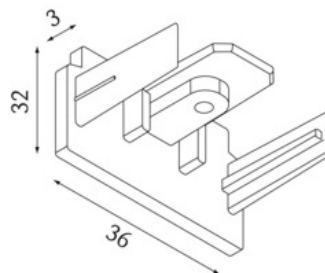

Item

71555012178
end cap

General

grey LxWxH: 3x36x32mm
for 3-phase surface-mounting rail
Surface/Colour grey
Protection rating: IP20

Symbolfoto/sample photo/photo symbolique

Product-Information

end cap, grey, for 3-phase surface-mounting rail, Ingress Protection IP20 / LxWxH: 3x36x32 mm,