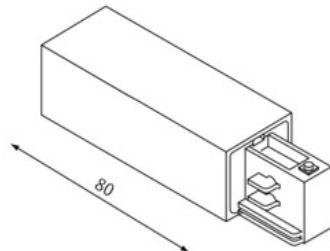

Item

676004RSI
feed right 3 phase rail square

General

silber LxW: 80mm
Surface/Colour silber

Product-Information

feed right, 3 phase rail square, silber, 3 phase rail square /