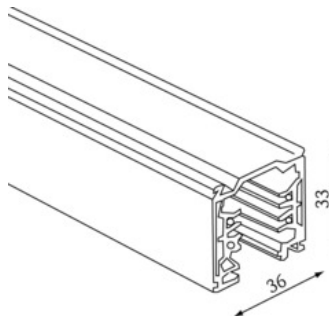

Item

676003AL

3-phase-track 3000mm square

General

alu eloxiert LxWxH: 36x33mm

for Euroadapter

Surface/Colour alu eloxiert

Material: aluminium

Protection rating: IP20

Product-Information

3-phase-track, 3000mm square, alu eloxiert, 3000mm square, for Euroadapter, Ingress Protection IP20, protection class I / LxWxH: 36x33 mm,