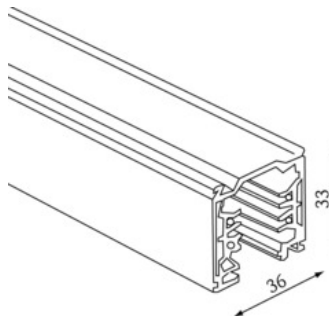

Item

676002SW
3-phase-track 2000mm square

General

schwarz LxWxH: 36x33mm
for Euroadapter
Surface/Colour schwarz
Material: aluminium
Protection rating: IP20

Product-Information

3-phase-track, 2000mm square, schwarz, 2000mm square, for Euroadapter, Ingress Protection IP20, protection class I /
LxWxH: 36x33 mm,