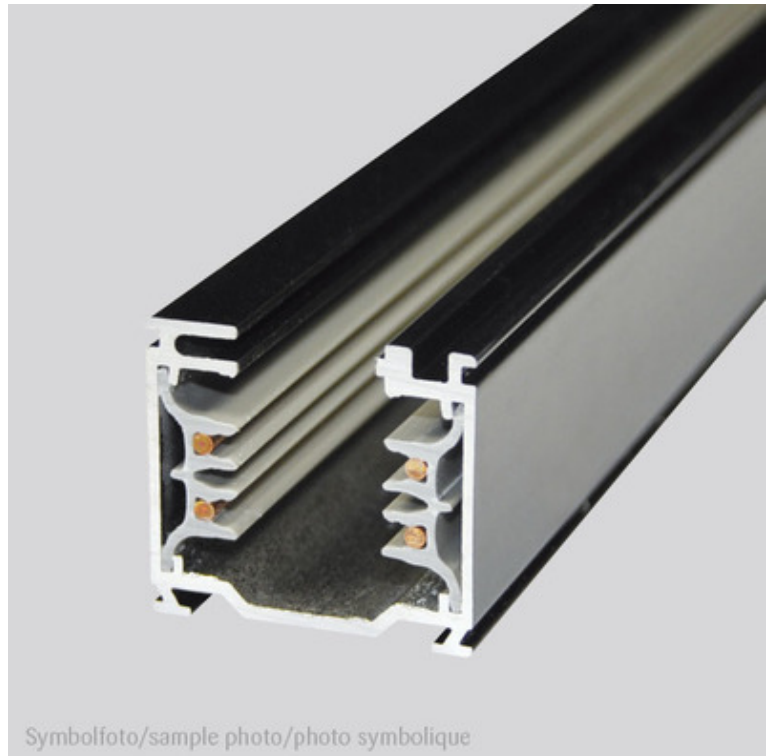

Item

676002SW
3-phase-track 2000mm square

General

schwarz LxWxH: 36x33mm
for Euroadapter
Surface/Colour schwarz
Material: aluminium
Protection rating: IP20

Product-Information

3-phase-track, 2000mm square, schwarz, 2000mm square, for Euroadapter, Ingress Protection IP20, protection class I /
LxWxH: 36x33 mm,