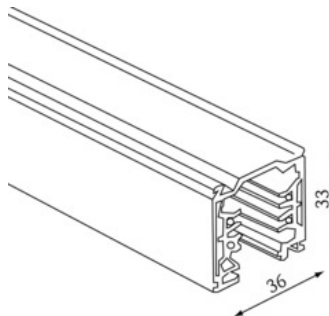

Item

676001WS
3-phase-track 1000mm square

General

weiß LxWxH: 36x33mm
for Euroadapter
Surface/Colour weiß
Material: aluminium
Protection rating: IP20

Product-Information

3-phase-track, 1000mm square, weiß, 1000mm square, for Euroadapter, Ingress Protection IP20, protection class I / LxWxH: 36x33 mm,