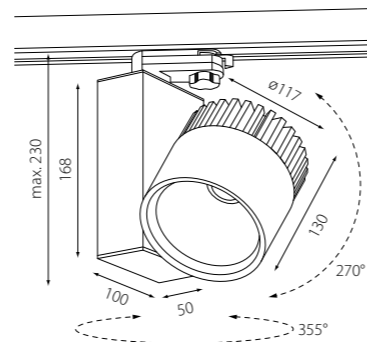

meteor

Strahler | Spotlight | Projecteur | Proiettore