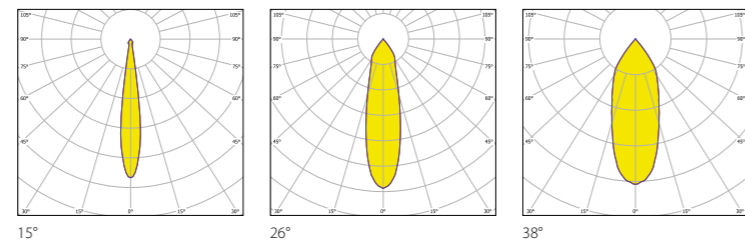

Reflektortausch werkzeuglos möglich.
Passive Kühlung. Komplettrahler inklusive Reflektor und Konverter.
Replacement of the reflector without any tools.
Passive cooling. Complete spotlight including reflector and converter.
Remplacement du réflecteur sans outil.
Refroidissement passif. Projecteur complet incluant réflecteur et convertisseur.
Sostituzione del riflettore senza utensili.
Raffreddamento passivo. Proiettore completo incluso riflettore e convertitore.