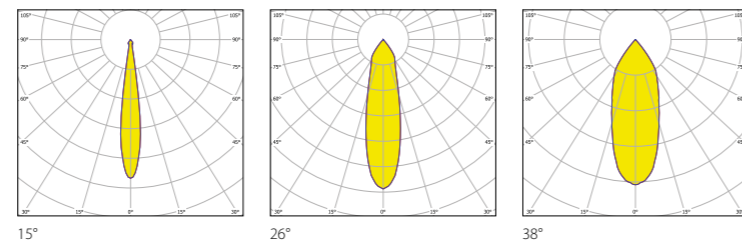

A++ A 230V IP20 R_a>80/90 up to L90/50.000h MacAdam 3 DALI

<p>LED</p> <p>2700K, 3000K, 3500K, 4000K Food & Fashion, dynamic white</p> <hr/> <p>up to 140 lm/W</p> <hr/> <p>R_a>80/90, MacAdam 3</p> <hr/> <p>non-dim / DALI</p> <hr/> <p>Blue light hazard: RGs1 IEC 62471</p>	<p>Optic</p> <p>Reflector: 15°, 26°, 38°</p> <hr/> <p>Flexibility</p> <p>rotatable up to 359°, adjustable up to 90°</p> <hr/> <p>Lifetime</p> <p>up to L90/50.000h</p>	<p>Options</p> <p>Honeycomb glare protection</p> <hr/>	<p>Housing</p> <p>powder coated</p> <p>silver </p> <p>white </p> <p>black </p>
---	---	---	---