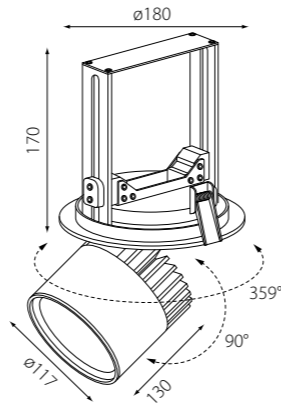

meteor flip

Einbaustrahler | Recessed spotlight | Projecteur encastré | Faretto da incasso