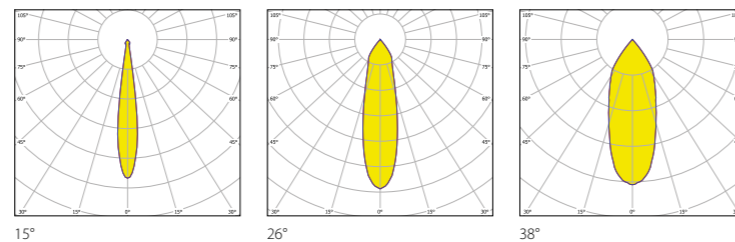

meteor flip

Einbaustrahler | Recessed spotlight | Projecteur encastré | Faretto da incasso